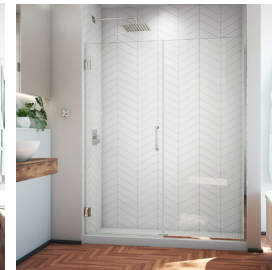

CHROME
34-34 1/2"