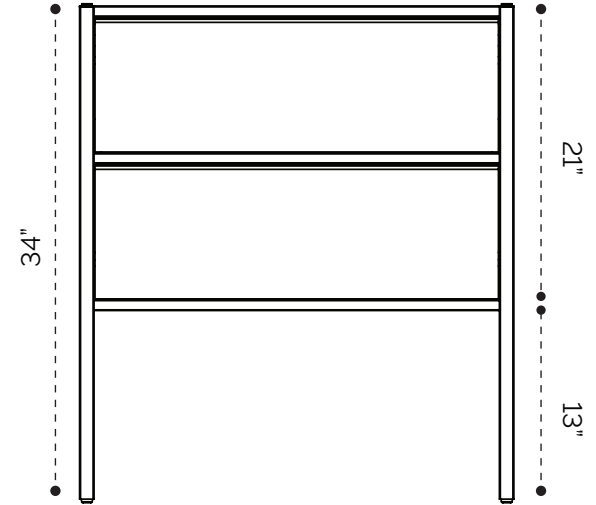

DIMENSION GUIDE

Element 24"

tilebar

3D VIEW

FRONT VIEW

BACK VIEW

DIMENSION GUIDE

Element 30"

tilebar

3D VIEW

FRONT VIEW

BACK VIEW

DIMENSION GUIDE

Element 36"

tilebar

3D VIEW

FRONT VIEW

BACK VIEW