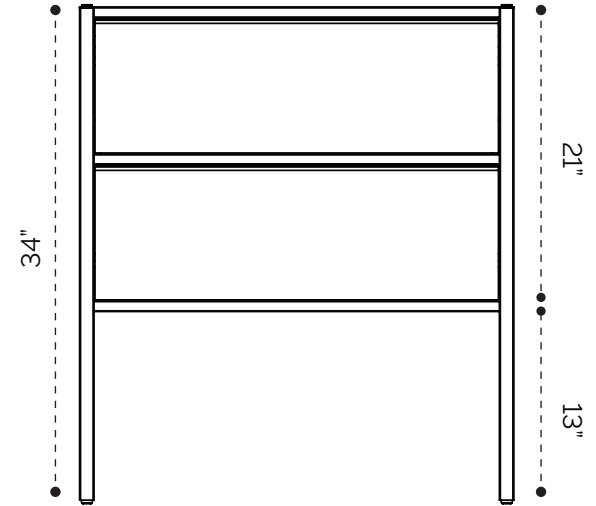

DIMENSION GUIDE

Element 24"

tilebar

3D VIEW

FRONT VIEW

BACK VIEW

DIMENSION GUIDE

Element 30"

tilebar

3D VIEW

FRONT VIEW

BACK VIEW

DIMENSION GUIDE

Element 36"

tilebar

3D VIEW

FRONT VIEW

BACK VIEW