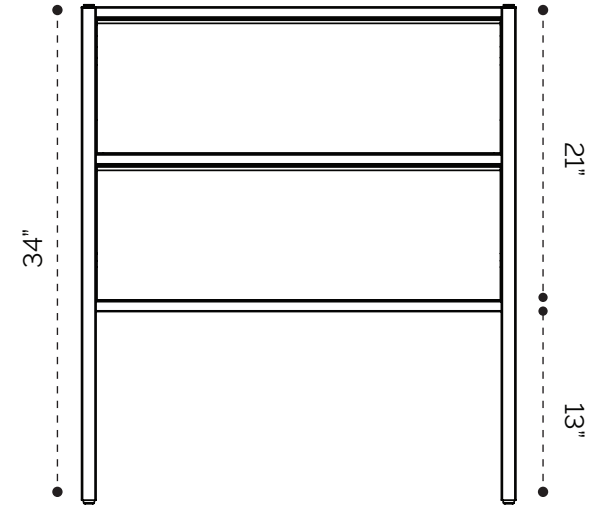

DIMENSION GUIDE

Element 24"

tilebar

3D VIEW

FRONT VIEW

BACK VIEW

DIMENSION GUIDE

Element 30"

tilebar

3D VIEW

FRONT VIEW

BACK VIEW

DIMENSION GUIDE

Element 36"

tilebar

3D VIEW

FRONT VIEW

BACK VIEW