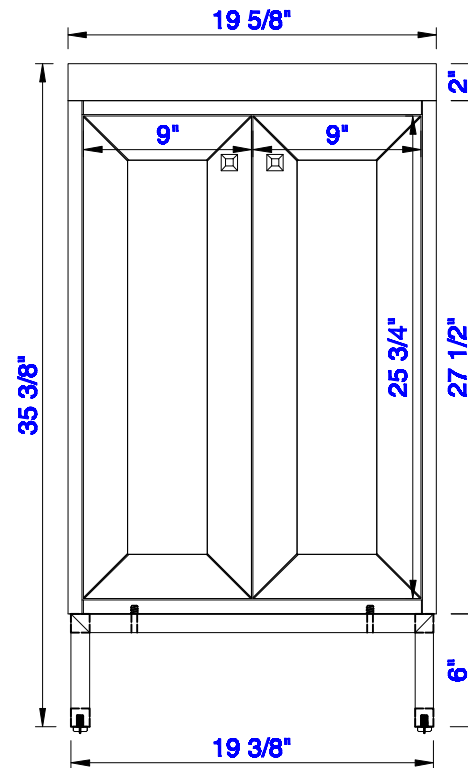

19 5/8"

Item Number:
E303-B20-BNK
E303-B20-MBK
E303-B20-RGD

E303-V20-GW
E303-V20-MG
E303-V20-WW

JAMES MARTIN

VANITIES™

Chianti 19 5/8" Cabinet
Chianti 19 3/8" Metal Base
Diagrams with Dimensions
page 01 of 03

NOTE ONE: Countertop with integrated sink is shown on this cabinet
NOTE TWO: This vanity does not have a Backsplash.

Version:202004

19 5/8"

Item Number:
E303-B20-BNK
E303-B20-MBK
E303-B20-RGD

E303-V20-GW
E303-V20-MG
E303-V20-WW

JAMES MARTIN

VANITIES™

Chianti 19 5/8" Cabinet
Chianti 19 3/8" Metal Base
Diagrams with Dimensions
page 02 of 03

NOTE ONE: Countertop with integrated sink is shown on this cabinet.

Version:202004

19 5/8"

Item Number:
E303-B20-BNK
E303-B20-MBK
E303-B20-RGD

E303-V20-GW
E303-V20-MG
E303-V20-WW

JAMES MARTIN

VANITIES™

Chianti 19 5/8" Cabinet
Chianti 19 3/8" Metal Base
Diagrams with Dimensions
page 03 of 03

NOTE ONE: Countertop with integrated sink is shown on this cabinet