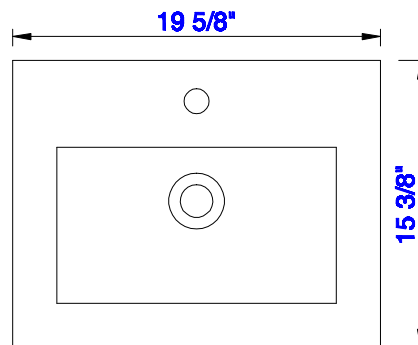

19 5/8"

Item Number:
E303-B20-BNK
E303-B20-MBK
E303-B20-RGD

E303-V20-GW
E303-V20-MG
E303-V20-WW

JAMES MARTIN

VANITIES™

Chianti 19 5/8" Cabinet
Chianti 19 3/8" Metal Base
Diagrams with Dimensions
page 01 of 03

NOTE ONE: Countertop with integrated sink is shown on this cabinet
NOTE TWO: This vanity does not have a Backsplash.

Version:202004

19 5/8"

Item Number:
E303-B20-BNK
E303-B20-MBK
E303-B20-RGD

E303-V20-GW
E303-V20-MG
E303-V20-WW

JAMES MARTIN

VANITIES™

Chianti 19 5/8" Cabinet
Chianti 19 3/8" Metal Base
Diagrams with Dimensions
page 02 of 03

NOTE ONE: Countertop with integrated sink is shown on this cabinet.

Version:202004

19 5/8"

Item Number:
E303-B20-BNK
E303-B20-MBK
E303-B20-RGD

E303-V20-GW
E303-V20-MG
E303-V20-WW

JAMES MARTIN

VANITIES™

Chianti 19 5/8" Cabinet
Chianti 19 3/8" Metal Base
Diagrams with Dimensions
page 03 of 03

NOTE ONE: Countertop with integrated sink is shown on this cabinet