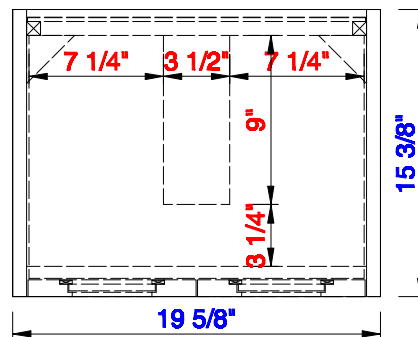

19 5/8"

Item Number:
E303-B20-BNK
E303-B20-MBK
E303-B20-RGD

E303-V20-GW
E303-V20-MG
E303-V20-WW

JAMES MARTIN

VANITIES™

Chianti 19 5/8" Cabinet
Chianti 19 3/8" Metal Base
Diagrams with Dimensions
page 01 of 03

NOTE ONE: Countertop with integrated sink is shown on this cabinet
NOTE TWO: This vanity does not have a Backsplash.

Version:202004

19 5/8"

Item Number:
E303-B20-BNK
E303-B20-MBK
E303-B20-RGD

E303-V20-GW
E303-V20-MG
E303-V20-WW

JAMES MARTIN

VANITIES™

Chianti 19 5/8" Cabinet
Chianti 19 3/8" Metal Base
Diagrams with Dimensions
page 02 of 03

NOTE ONE: Countertop with integrated sink is shown on this cabinet.

Version:202004

19 5/8"

Item Number:
E303-B20-BNK
E303-B20-MBK
E303-B20-RGD

E303-V20-GW
E303-V20-MG
E303-V20-WW

JAMES MARTIN

VANITIES™

Chianti 19 5/8" Cabinet
Chianti 19 3/8" Metal Base
Diagrams with Dimensions
page 03 of 03

NOTE ONE: Countertop with integrated sink is shown on this cabinet