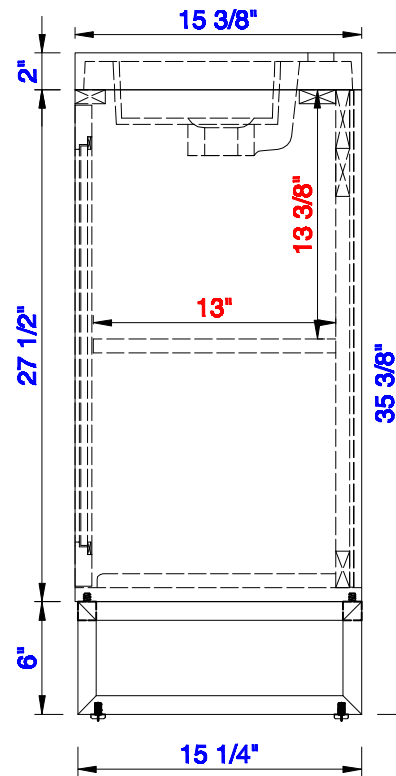

19 5/8"

Item Number:
E303-B20-BNK
E303-B20-MBK
E303-B20-RGD

E303-V20-GW
E303-V20-MG
E303-V20-WW

JAMES MARTIN

VANITIES™

Chianti 19 5/8" Cabinet
Chianti 19 3/8" Metal Base
Diagrams with Dimensions
page 01 of 03

NOTE ONE: Countertop with integrated sink is shown on this cabinet
NOTE TWO: This vanity does not have a Backsplash.

Version:202004

19 5/8"

Item Number:
E303-B20-BNK
E303-B20-MBK
E303-B20-RGD

E303-V20-GW
E303-V20-MG
E303-V20-WW

JAMES MARTIN

VANITIES™

Chianti 19 5/8" Cabinet
Chianti 19 3/8" Metal Base
Diagrams with Dimensions
page 02 of 03

NOTE ONE: Countertop with integrated sink is shown on this cabinet.

Version:202004

19 5/8"

Item Number:
E303-B20-BNK
E303-B20-MBK
E303-B20-RGD

E303-V20-GW
E303-V20-MG
E303-V20-WW

JAMES MARTIN

VANITIES™

Chianti 19 5/8" Cabinet
Chianti 19 3/8" Metal Base
Diagrams with Dimensions
page 03 of 03

NOTE ONE: Countertop with integrated sink is shown on this cabinet