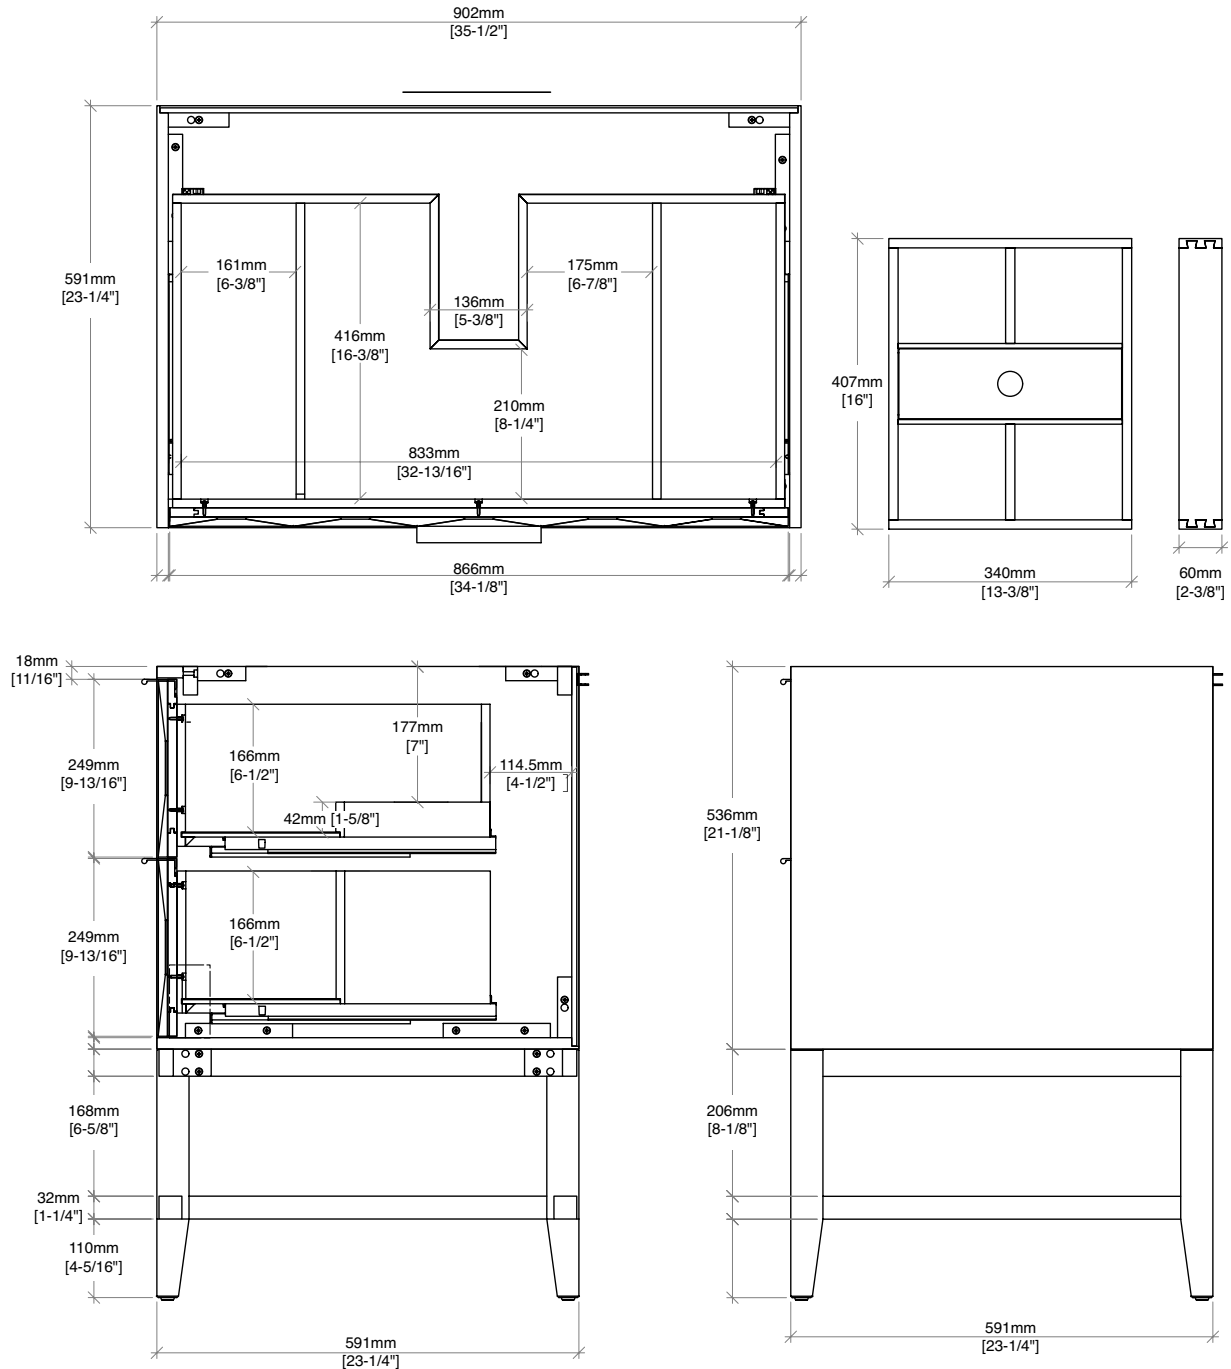

36" Emmeline Single Vanity

D100-V36-CSN

All dimensions and specifications are nominal and may vary. Use actual products for accuracy in critical situations. Diagrams are of cabinets only – James Martin Optional Countertops and sinks are not shown.

72" Emmeline Double Vanity

D100-V72-CSN

All dimensions and specifications are nominal and may vary. Use actual products for accuracy in critical situations. Diagrams are of cabinets only – James Martin Optional Countertops and sinks are not shown.