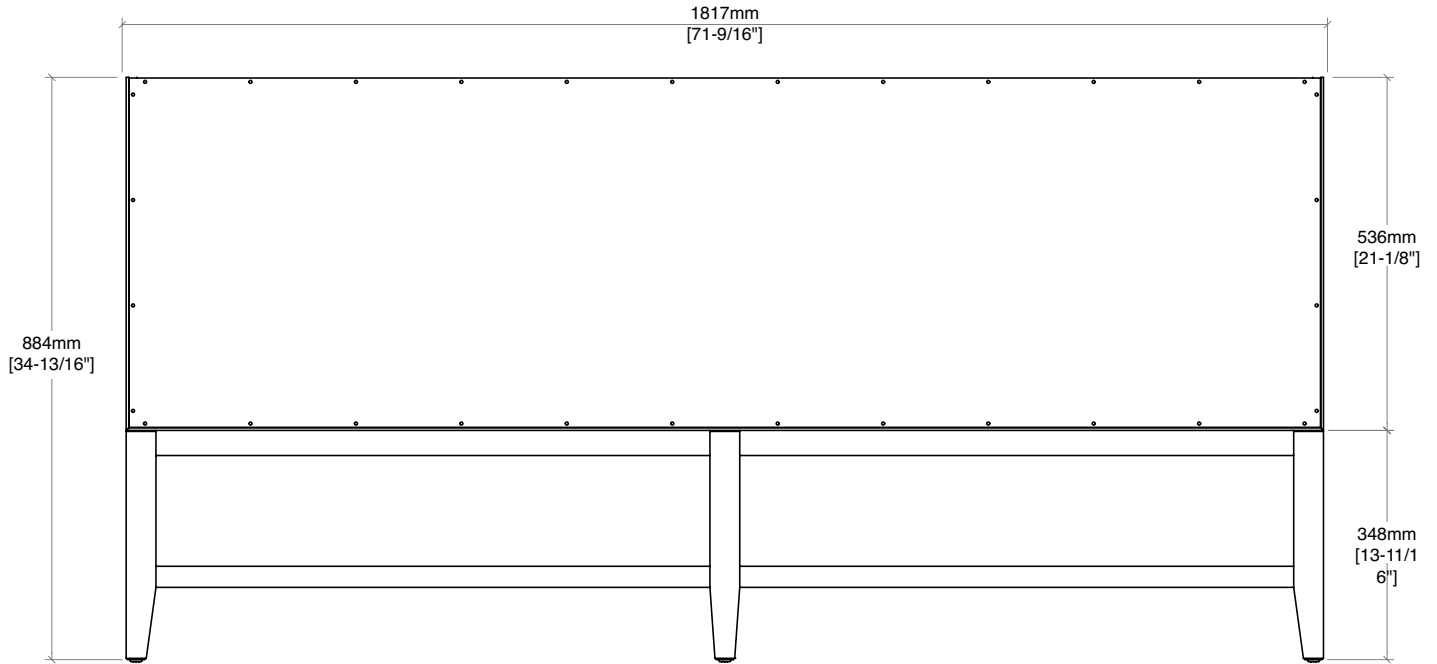

36" Emmeline Single Vanity

D100-V36-CSN

All dimensions and specifications are nominal and may vary. Use actual products for accuracy in critical situations. Diagrams are of cabinets only – James Martin Optional Countertops and sinks are not shown.

72" Emmeline Double Vanity

D100-V72-CSN

All dimensions and specifications are nominal and may vary. Use actual products for accuracy in critical situations. Diagrams are of cabinets only – James Martin Optional Countertops and sinks are not shown.