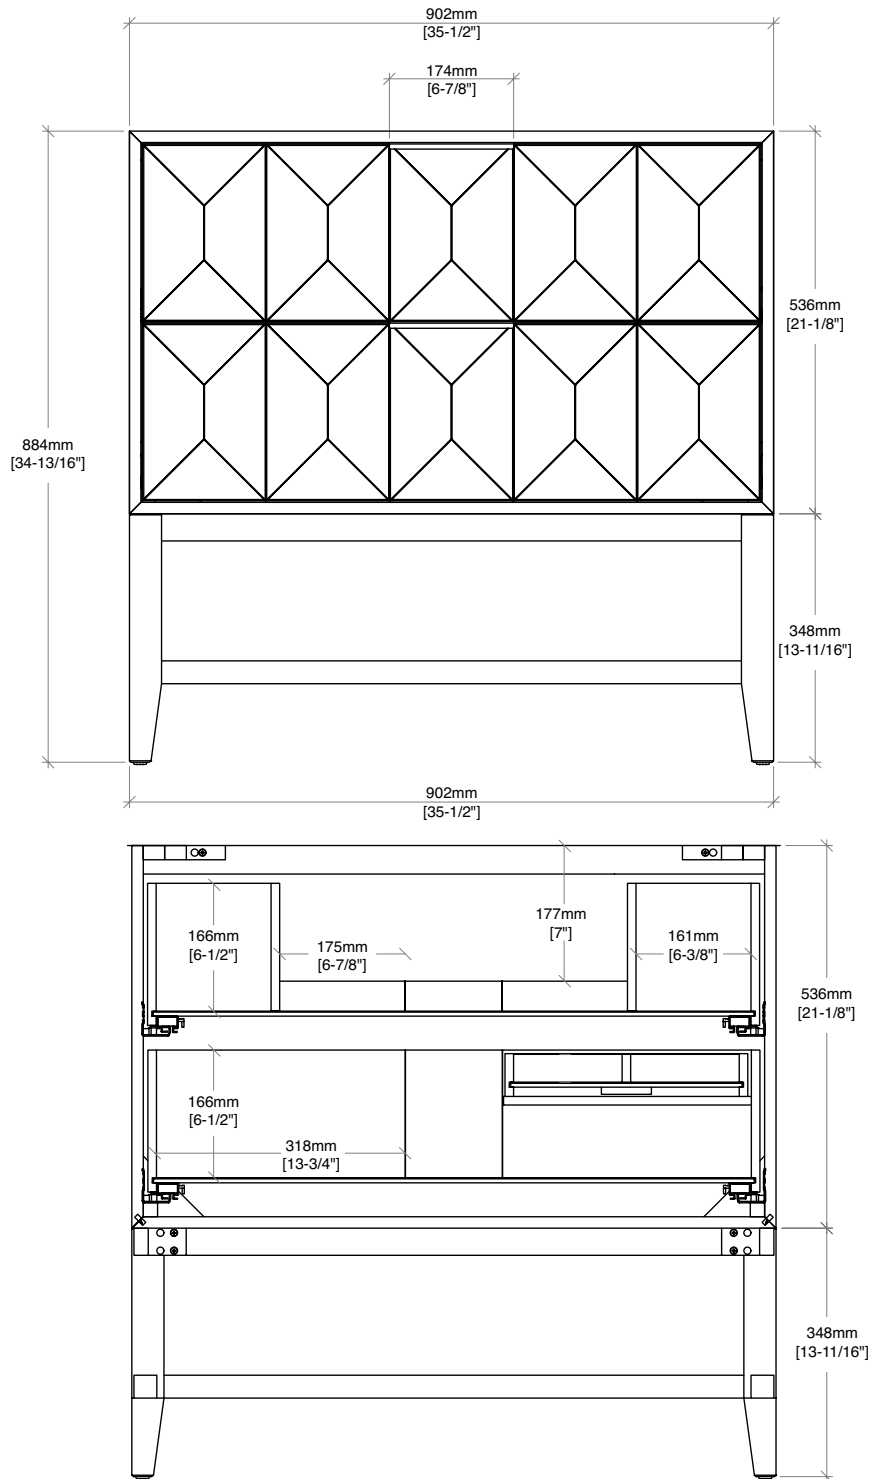

36" Emmeline Single Vanity

D100-V36-CSN

All dimensions and specifications are nominal and may vary. Use actual products for accuracy in critical situations. Diagrams are of cabinets only – James Martin Optional Countertops and sinks are not shown.

72" Emmeline Double Vanity

D100-V72-CSN

All dimensions and specifications are nominal and may vary. Use actual products for accuracy in critical situations. Diagrams are of cabinets only – James Martin Optional Countertops and sinks are not shown.