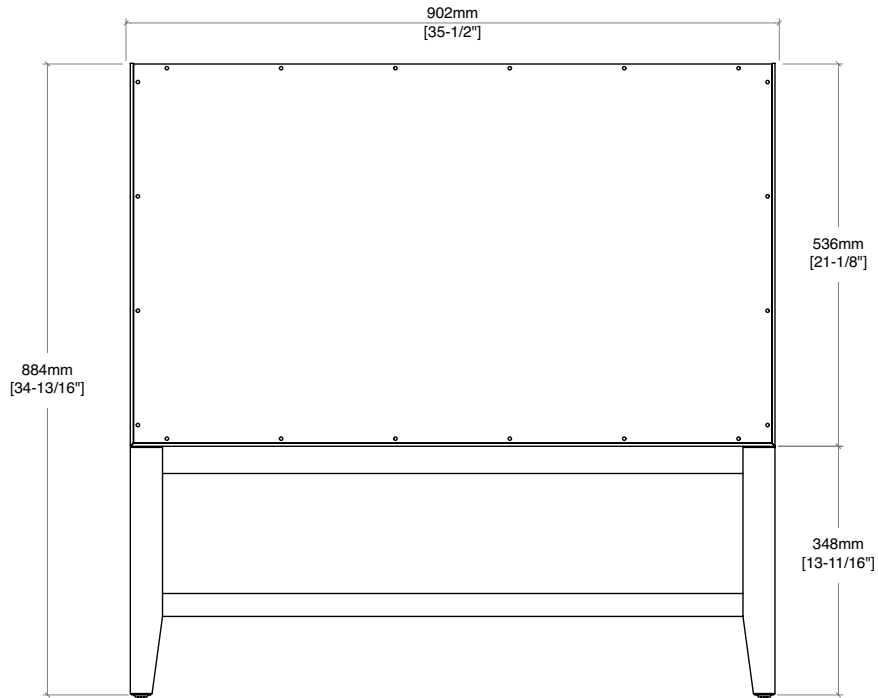

36" Emmeline Single Vanity

D100-V36-CSN

All dimensions and specifications are nominal and may vary. Use actual products for accuracy in critical situations. Diagrams are of cabinets only – James Martin Optional Countertops and sinks are not shown.

72" Emmeline Double Vanity

D100-V72-CSN

All dimensions and specifications are nominal and may vary. Use actual products for accuracy in critical situations. Diagrams are of cabinets only – James Martin Optional Countertops and sinks are not shown.