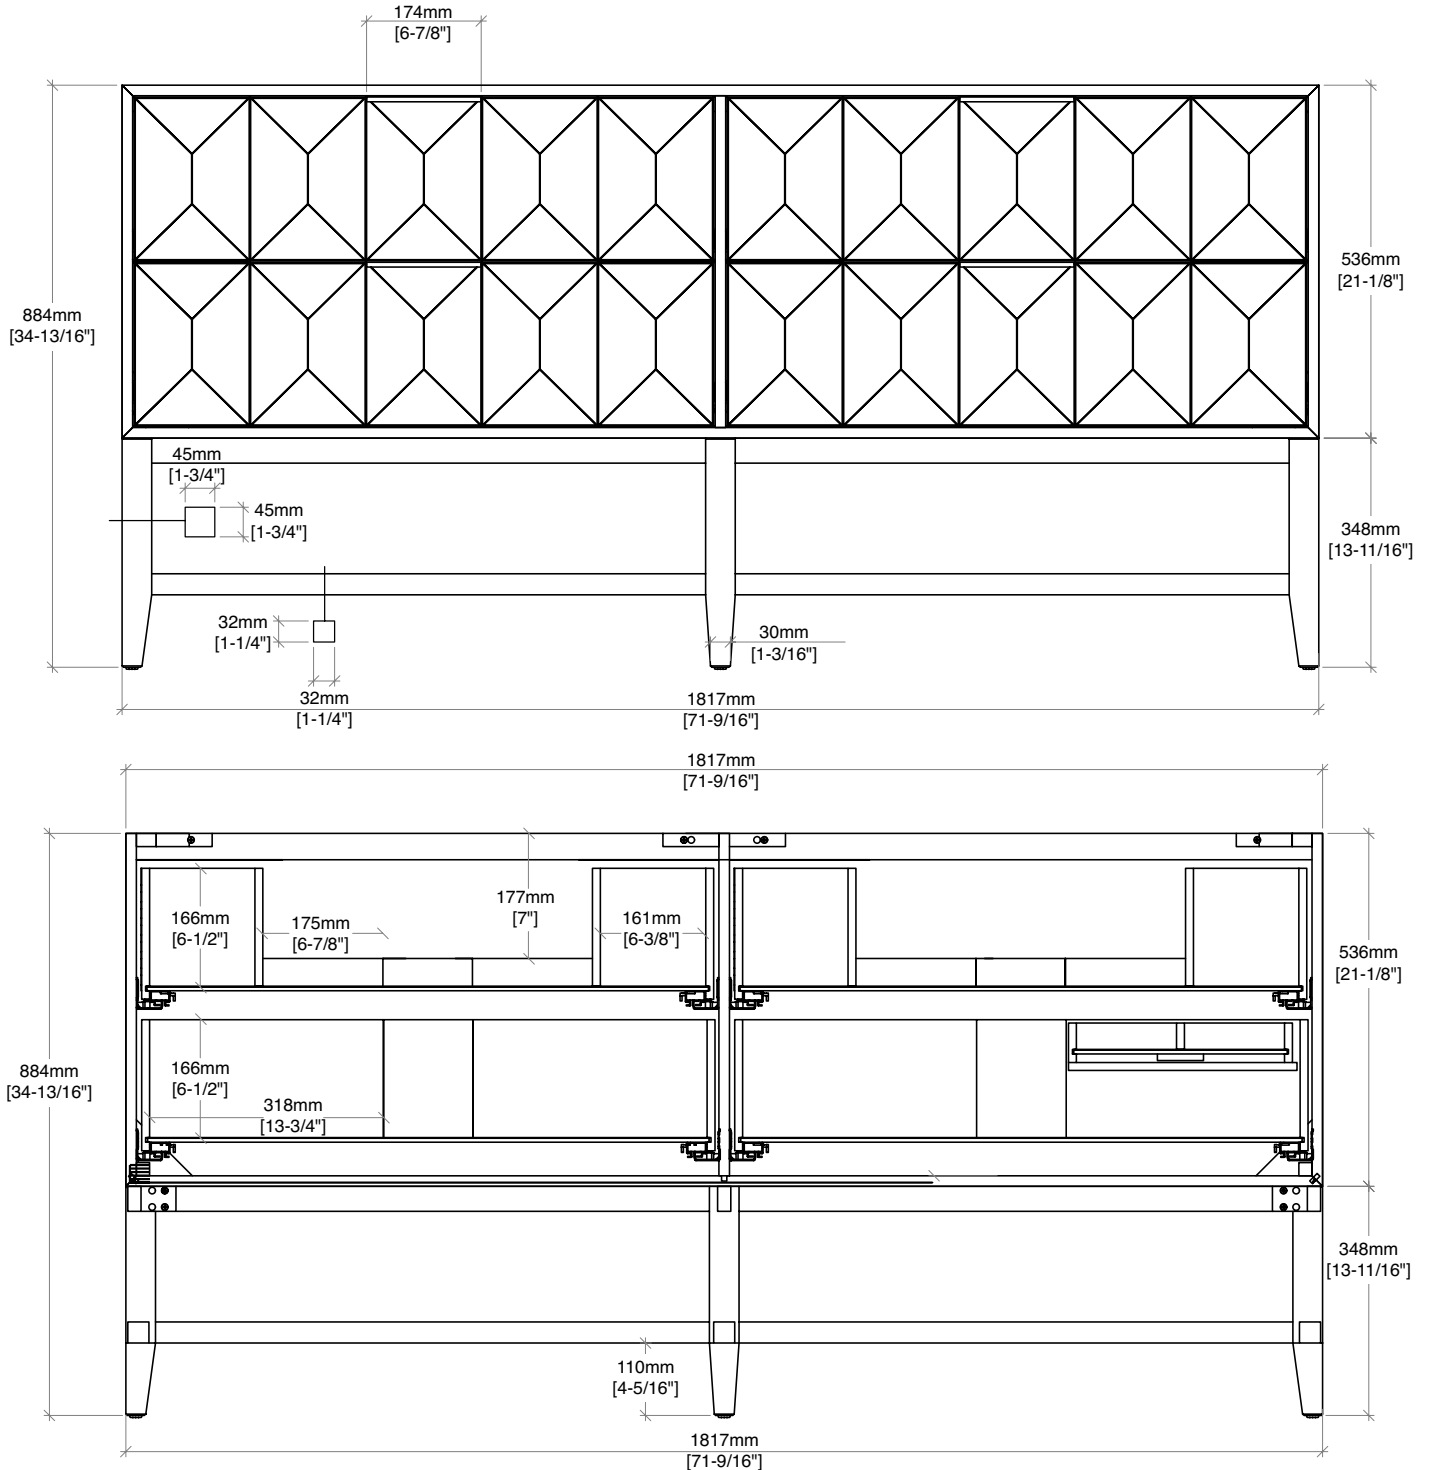

36" Emmeline Single Vanity

D100-V36-CSN

All dimensions and specifications are nominal and may vary. Use actual products for accuracy in critical situations. Diagrams are of cabinets only – James Martin Optional Countertops and sinks are not shown.

72" Emmeline Double Vanity

D100-V72-CSN

All dimensions and specifications are nominal and may vary. Use actual products for accuracy in critical situations. Diagrams are of cabinets only – James Martin Optional Countertops and sinks are not shown.