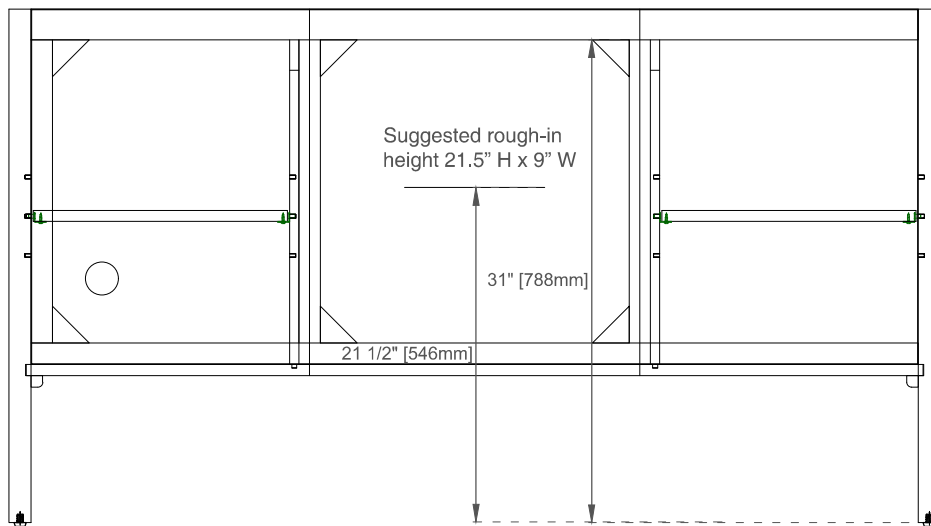

Version:202212

60S" HUDSON VANITY

435-V60S-LNO

Side View

Side View

Side View

Back View

Diagrams are of cabinets only –James Martin Optional Countertops and sinks are not shown