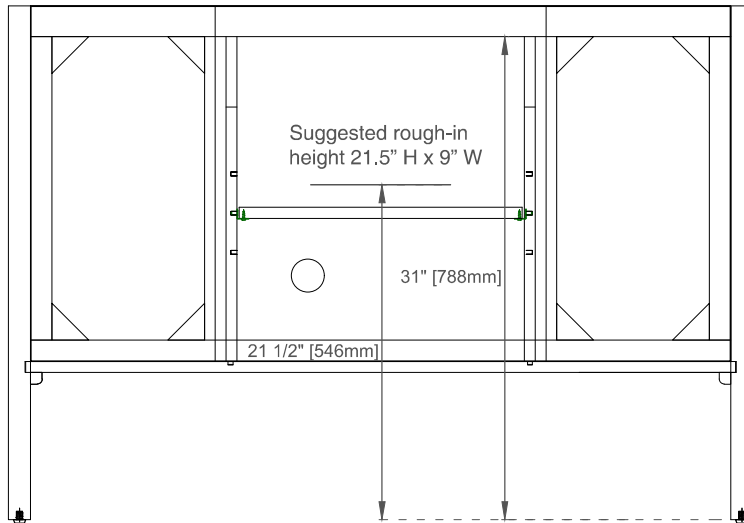

Version:202212

48" HUDSON VANITY

435-V48-LNO

Side View

Side View

Back View

Diagrams are of cabinets only –James Martin Optional Countertops and sinks are not shown

Visit website for warranty and installation information
www.jamesmartinvanities.com