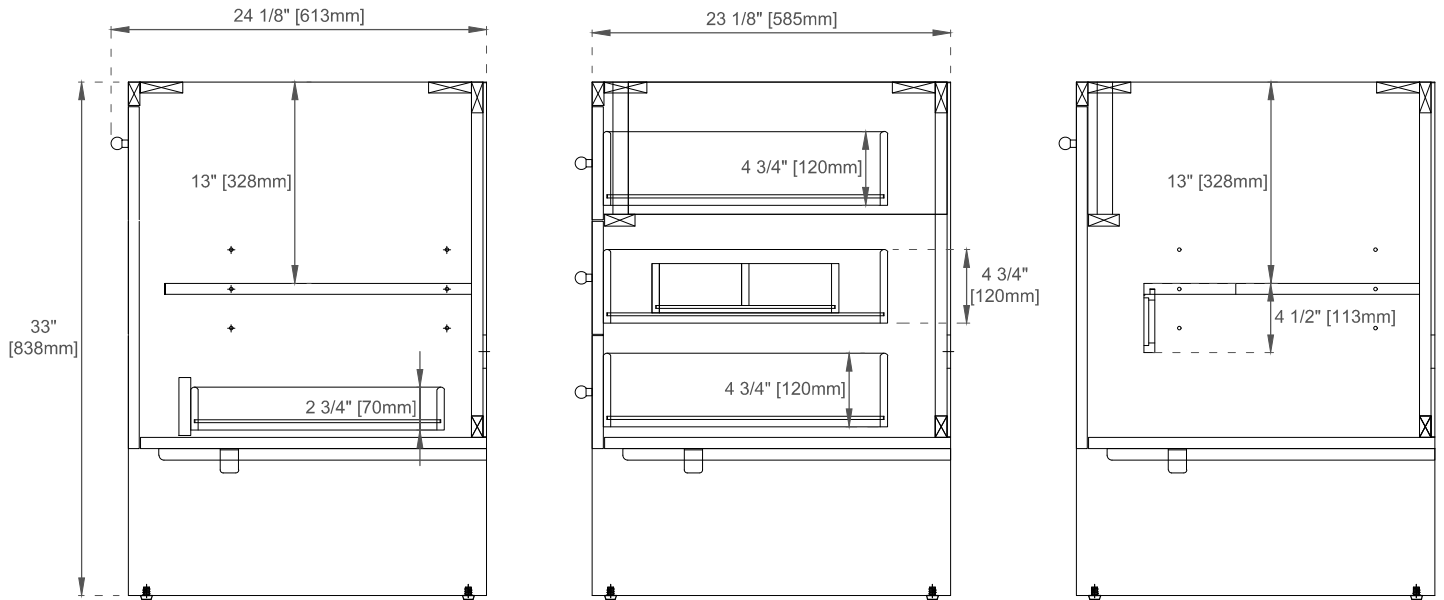

435-V60D-LNO

Back View