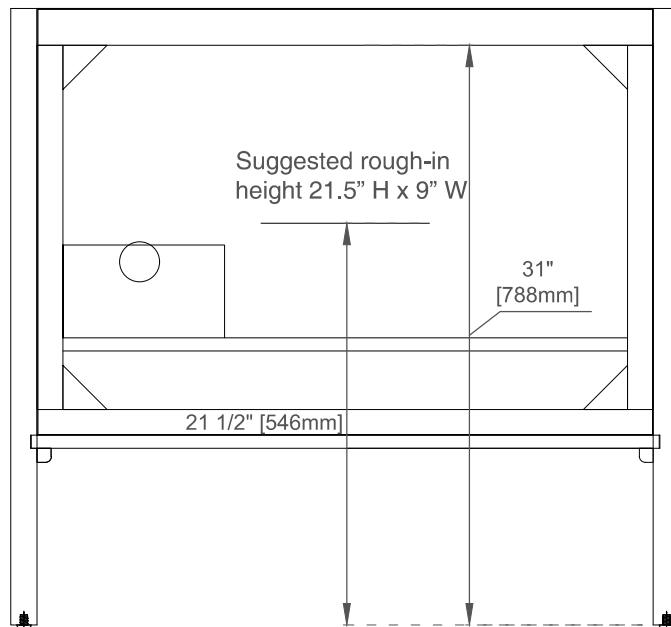

36" HUDSON VANITY

435-V36-LNO

Side View

Back View

Diagrams are of cabinets only –James Martin Optional Countertops and sinks are not shown

Visit website for warranty and installation information
www.jamesmartinvanities.com

Version:202212

48" HUDSON VANITY

435-V48-LNO

Side View

Side View

Back View

Diagrams are of cabinets only –James Martin Optional Countertops and sinks are not shown

Visit website for warranty and installation information
www.jamesmartinvanities.com