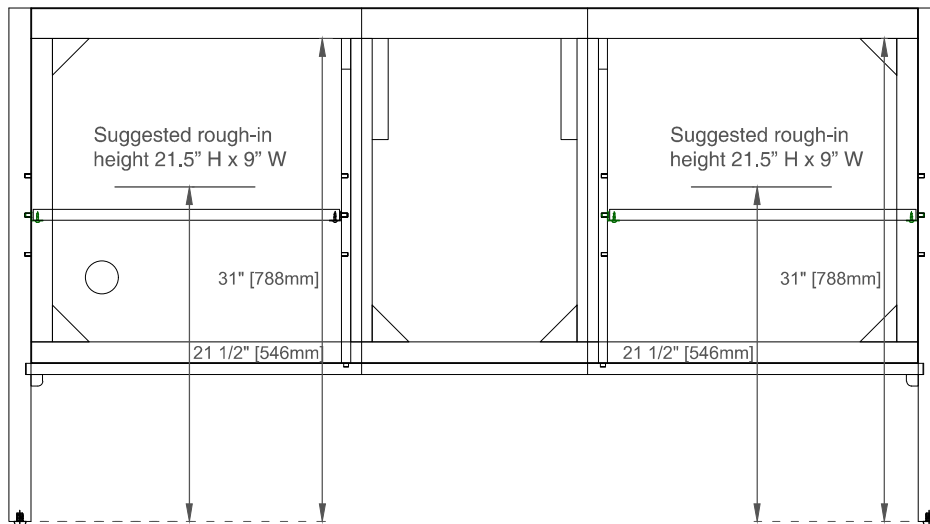

435-V60D-LNO

Back View