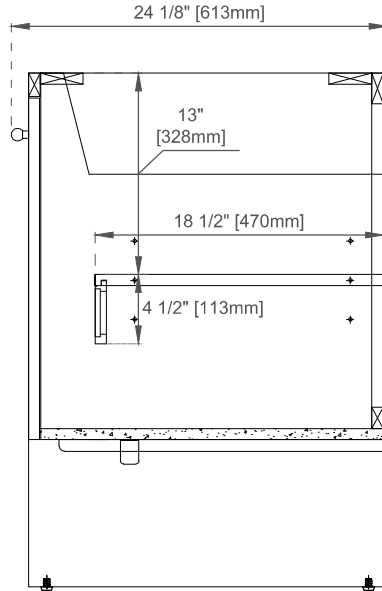

Version:202212

48" HUDSON VANITY

435-V48-LNO

Side View

Side View

Back View

Diagrams are of cabinets only –James Martin Optional Countertops and sinks are not shown

Visit website for warranty and installation information
www.jamesmartinvanities.com