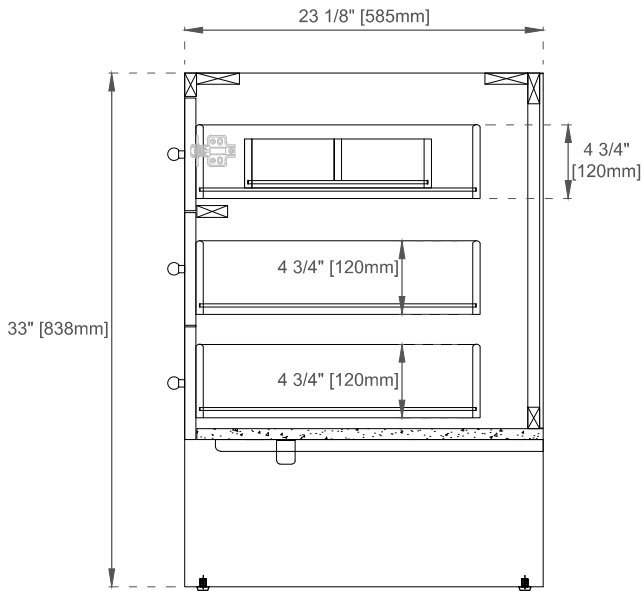

36" HUDSON VANITY

435-V36-LNO

Side View

Back View

Diagrams are of cabinets only –James Martin Optional Countertops and sinks are not shown

Visit website for warranty and installation information
www.jamesmartinvanities.com

Version:202212

48" HUDSON VANITY

435-V48-LNO

Side View

Side View

Back View

Diagrams are of cabinets only –James Martin Optional Countertops and sinks are not shown

Visit website for warranty and installation information
www.jamesmartinvanities.com