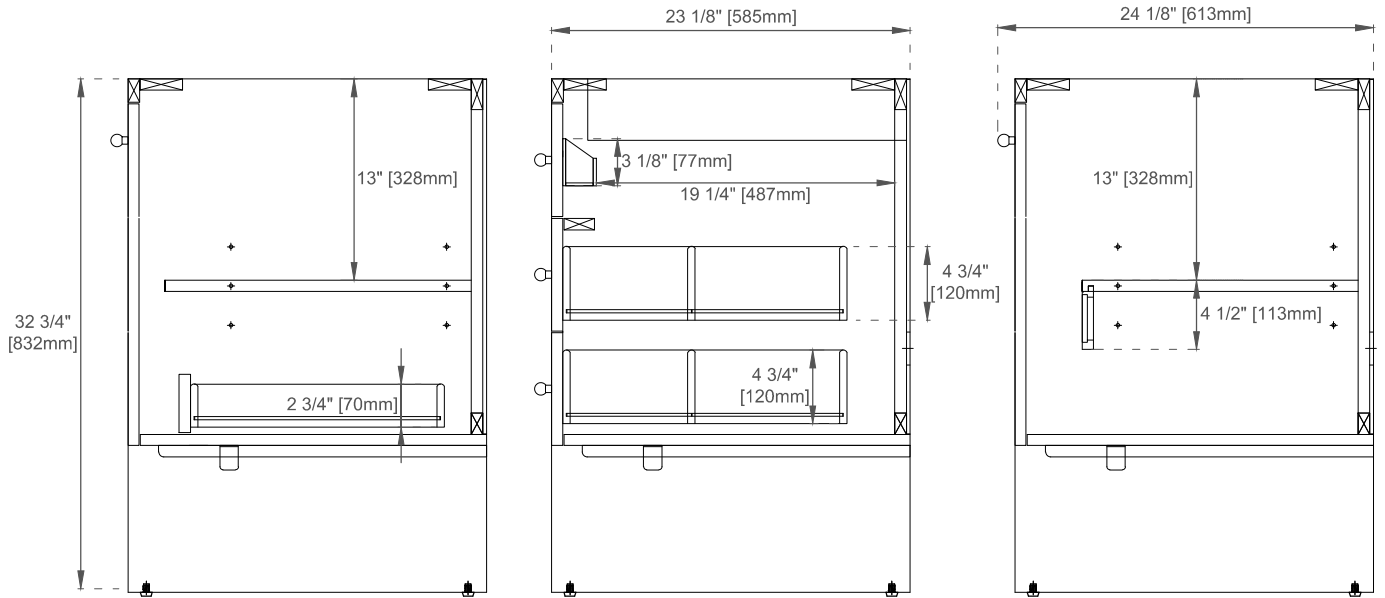

Version:202212

60S" HUDSON VANITY

435-V60S-LNO

Side View

Side View

Side View

Back View

Diagrams are of cabinets only –James Martin Optional Countertops and sinks are not shown