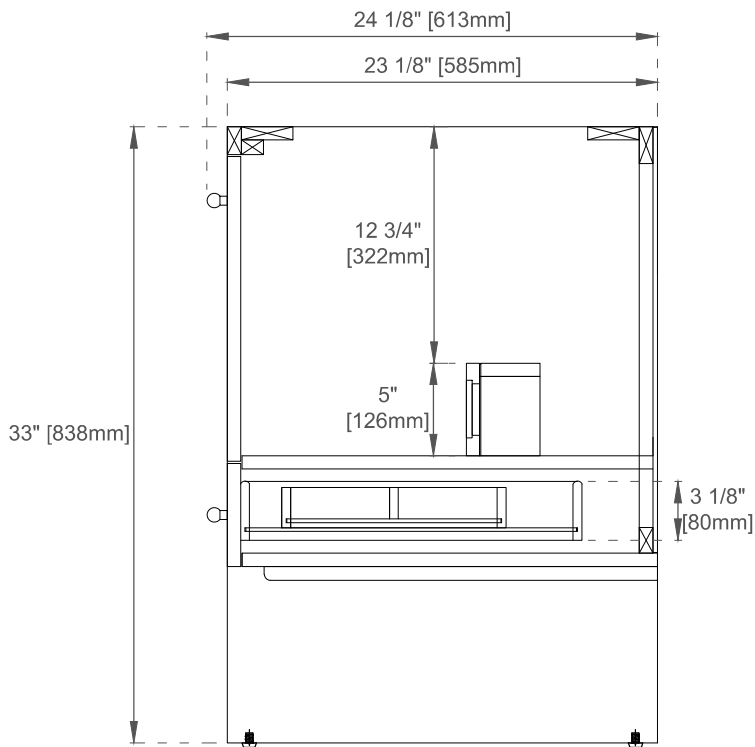

36" HUDSON VANITY

435-V36-LNO

Side View

Back View

Diagrams are of cabinets only –James Martin Optional Countertops and sinks are not shown

Visit website for warranty and installation information
www.jamesmartinvanities.com

Version:202212

48" HUDSON VANITY

435-V48-LNO

Side View

Side View

Back View

Diagrams are of cabinets only –James Martin Optional Countertops and sinks are not shown

Visit website for warranty and installation information
www.jamesmartinvanities.com