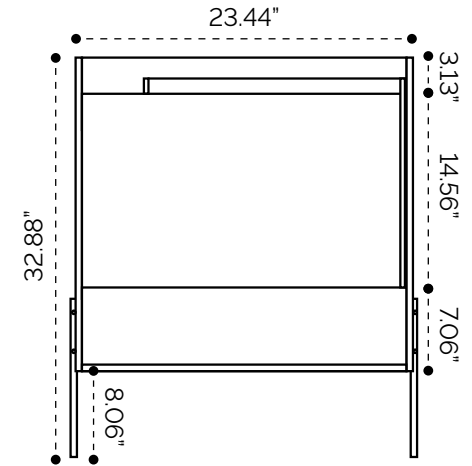

DIMENSION GUIDE

Kaleb 24"

tilebar

3D VIEW

FRONT VIEW

SIDE VIEW

TOP VIEW