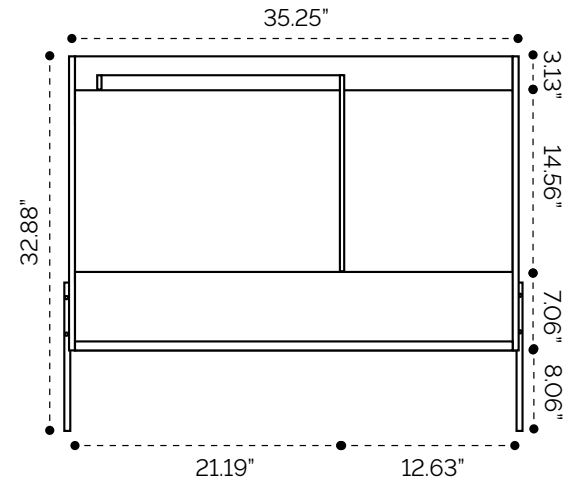

DIMENSION GUIDE

Kaleb 36"

tilebar

3D VIEW

FRONT VIEW

TOP VIEW

SIDE VIEW