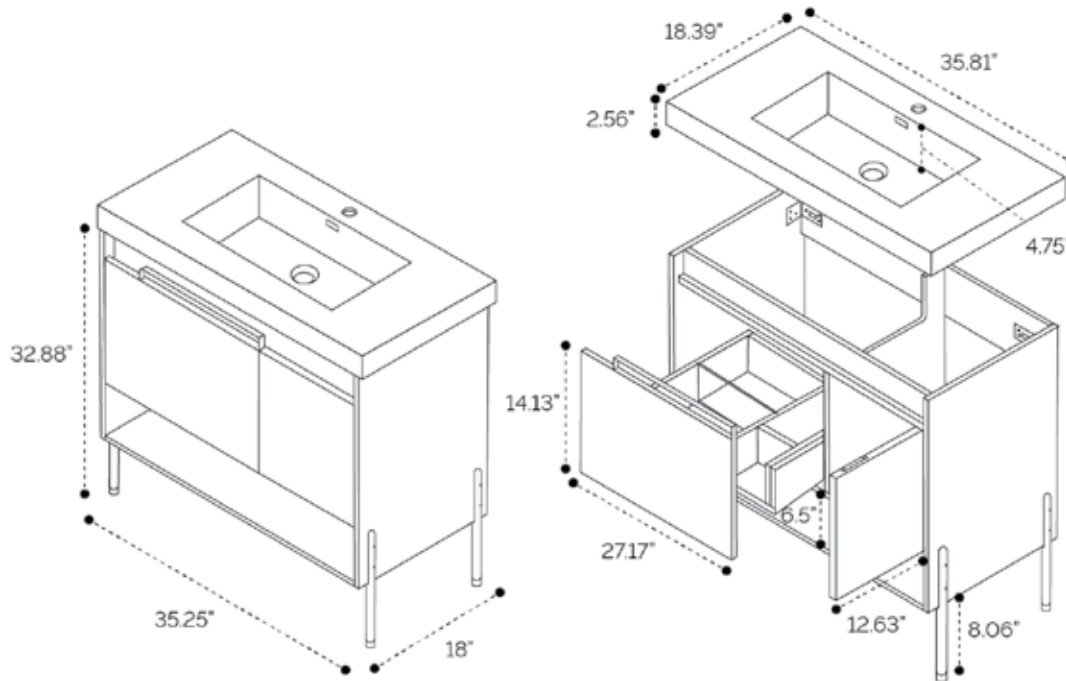

DIMENSION GUIDE

Kaleb 36"

tilebar

3D VIEW