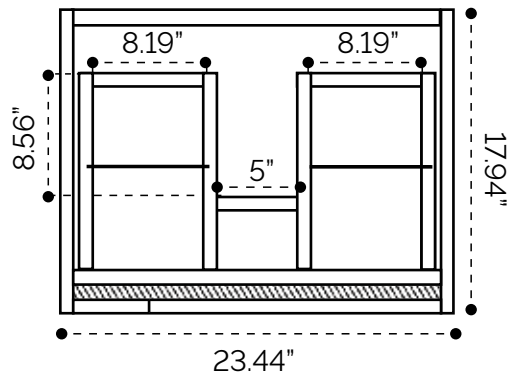

DIMENSION GUIDE

Kaleb 24"

tilebar

3D VIEW

FRONT VIEW

SIDE VIEW

TOP VIEW