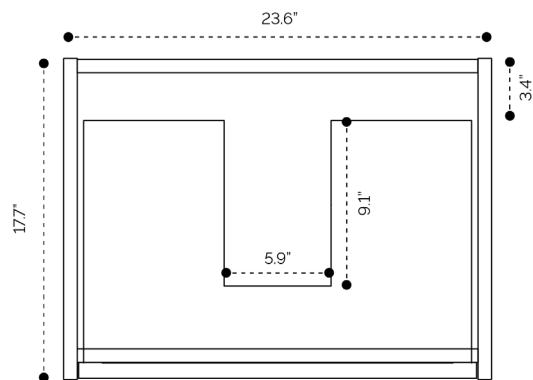

DIMENSION GUIDE

Kora Trend 23.5"

tilebar

3D VIEW

TOP VIEW

BACK VIEW

SIDE VIEW