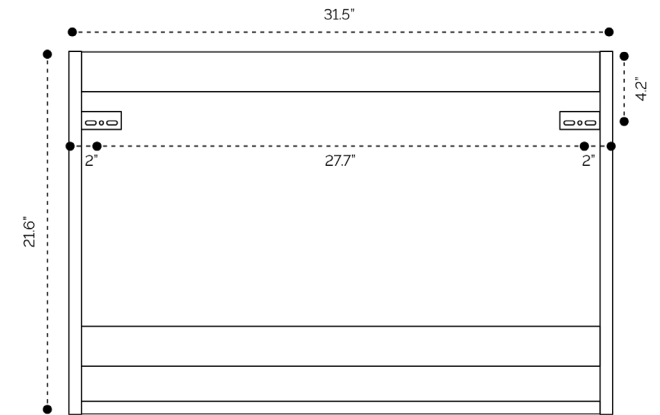

DIMENSION GUIDE

Kora Trend 31.5"

tilebar

3D VIEW

TOP VIEW

BACK VIEW

SIDE VIEW