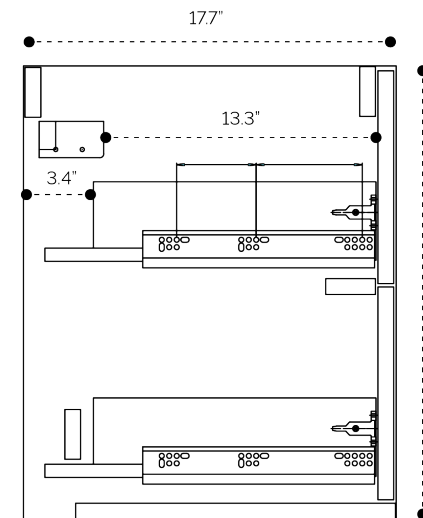

DIMENSION GUIDE

Kora Reel 39.4"

tilebar

3D VIEW

TOP VIEW

BACK VIEW

SIDE VIEW