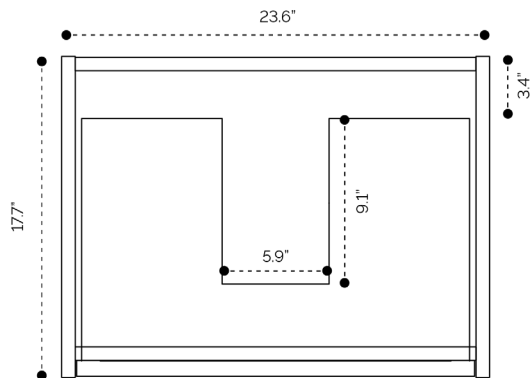

DIMENSION GUIDE

Kora Reel 23.5"

tilebar

3D VIEW

TOP VIEW

BACK VIEW

SIDE VIEW