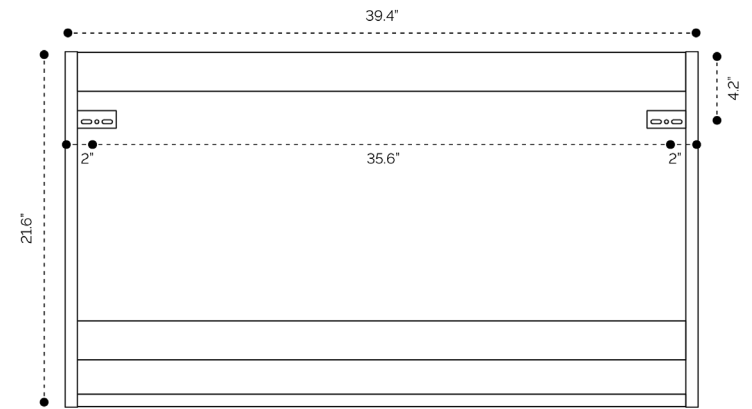

DIMENSION GUIDE

Kora Trend 39.4"

tilebar

3D VIEW

TOP VIEW

BACK VIEW

SIDE VIEW