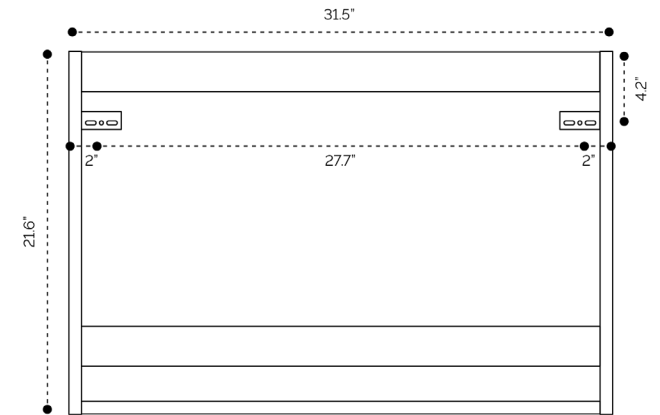

DIMENSION GUIDE

Kora Reel 31.5"

tilebar

3D VIEW

TOP VIEW

BACK VIEW

SIDE VIEW