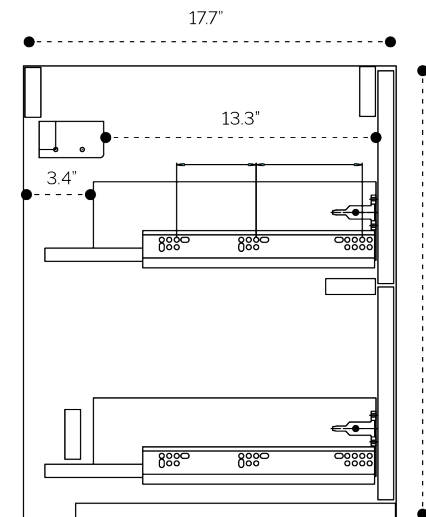

DIMENSION GUIDE

Kora Reel 23.5"

tilebar

3D VIEW

TOP VIEW

BACK VIEW

SIDE VIEW