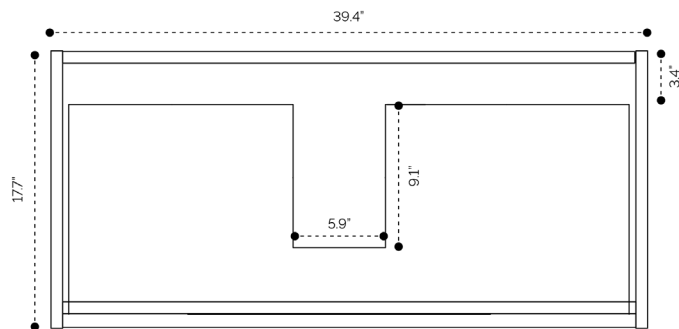

DIMENSION GUIDE

Kora Trend 39.4"

tilebar

3D VIEW

TOP VIEW

BACK VIEW

SIDE VIEW