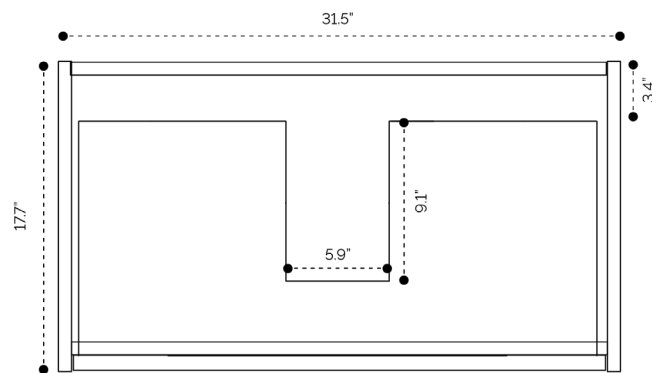

DIMENSION GUIDE

Kora Reel 31.5"

tilebar

3D VIEW

TOP VIEW

BACK VIEW

SIDE VIEW