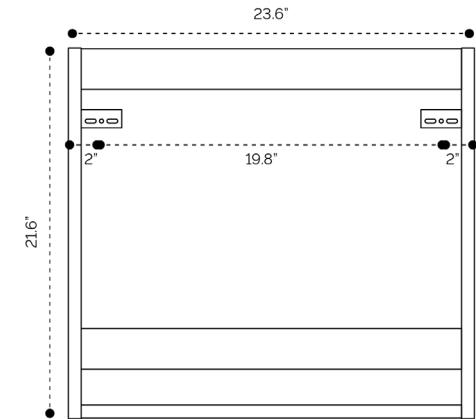

DIMENSION GUIDE

Kora Trend 23.5"

tilebar

3D VIEW

TOP VIEW

BACK VIEW

SIDE VIEW