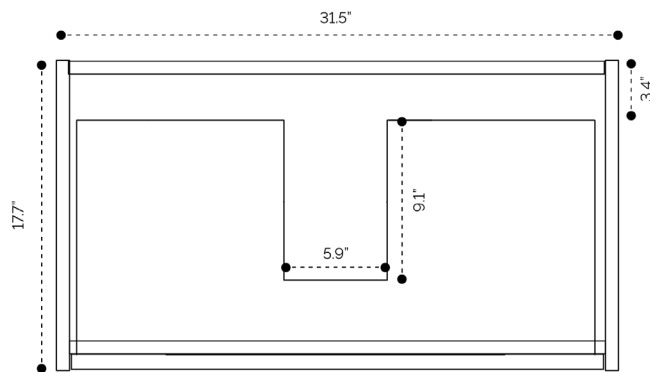

DIMENSION GUIDE

Kora Trend 31.5"

tilebar

3D VIEW

TOP VIEW

BACK VIEW

SIDE VIEW