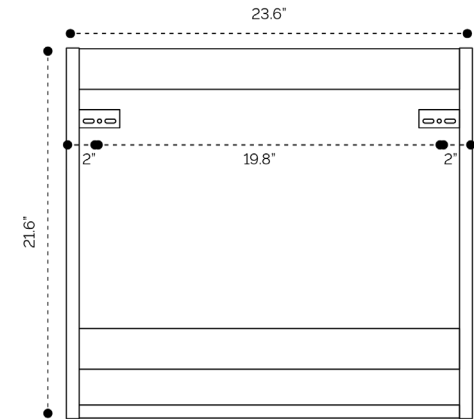

DIMENSION GUIDE

Kora Reel 23.5"

tilebar

3D VIEW

TOP VIEW

BACK VIEW

SIDE VIEW