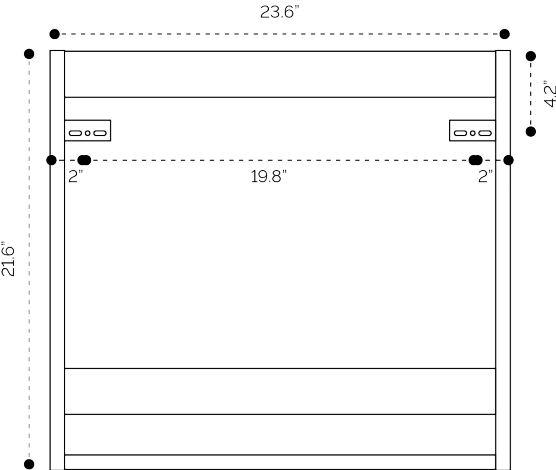

PLUMBING GUIDE

Kora Reel | Kora Trend 23.5"

SIDE VIEW

TOP VIEW

BACK VIEW

PLUMBING GUIDE

Kora Reel | Kora Trend 31.5"

SIDE VIEW

TOP VIEW

BACK VIEW

SIDE VIEW

TOP VIEW

BACK VIEW