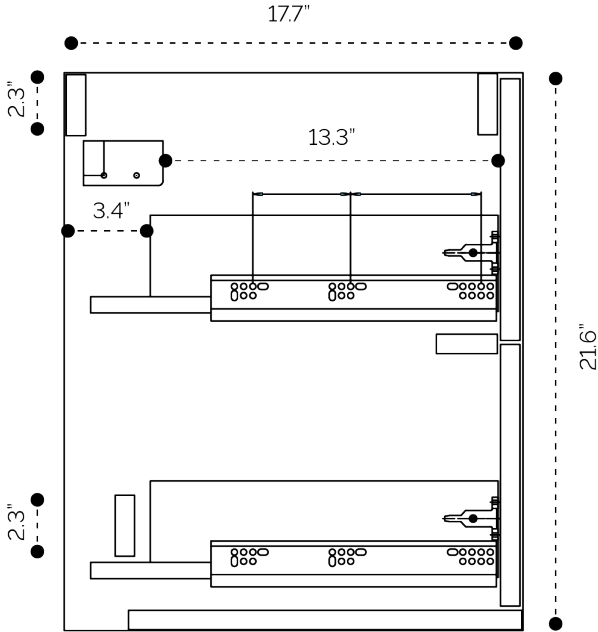

PLUMBING GUIDE

Kora Reel | Kora Trend 23.5"

SIDE VIEW

TOP VIEW

BACK VIEW

PLUMBING GUIDE

Kora Reel | Kora Trend 31.5"

SIDE VIEW

TOP VIEW

BACK VIEW

SIDE VIEW

TOP VIEW

BACK VIEW