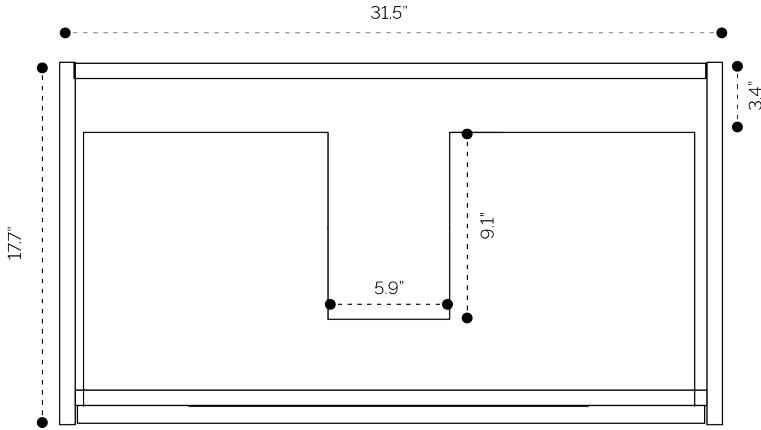

PLUMBING GUIDE

Kora Reel | Kora Trend 23.5"

SIDE VIEW

TOP VIEW

BACK VIEW

PLUMBING GUIDE

Kora Reel | Kora Trend 31.5"

SIDE VIEW

TOP VIEW

BACK VIEW

SIDE VIEW

TOP VIEW

BACK VIEW