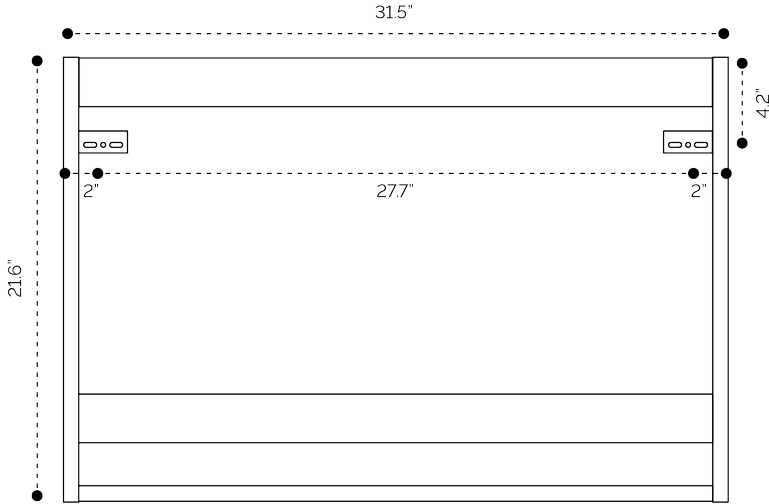

PLUMBING GUIDE

Kora Reel | Kora Trend 23.5"

SIDE VIEW

TOP VIEW

BACK VIEW

PLUMBING GUIDE

Kora Reel | Kora Trend 31.5"

SIDE VIEW

TOP VIEW

BACK VIEW

SIDE VIEW

TOP VIEW

BACK VIEW