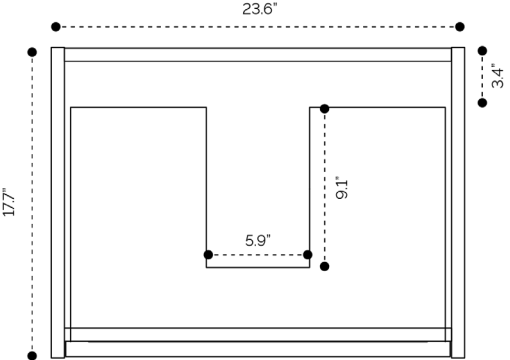

PLUMBING GUIDE

Kora Reel | Kora Trend 23.5"

SIDE VIEW

TOP VIEW

BACK VIEW

PLUMBING GUIDE

Kora Reel | Kora Trend 31.5"

SIDE VIEW

TOP VIEW

BACK VIEW

SIDE VIEW

TOP VIEW

BACK VIEW