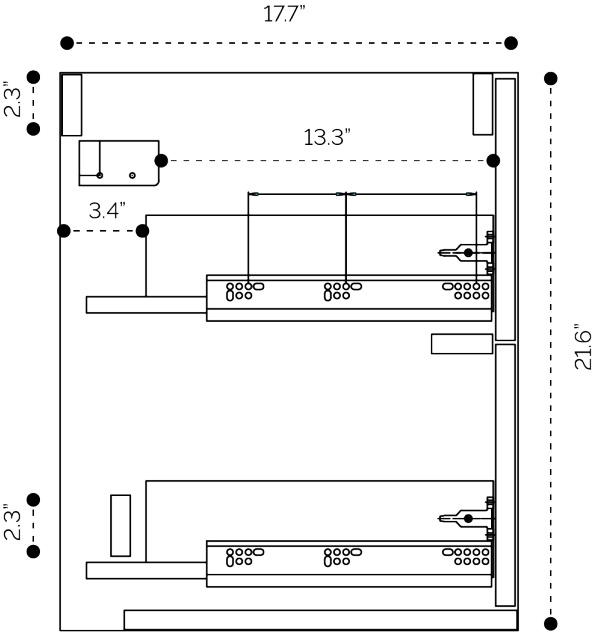

PLUMBING GUIDE

Kora Reel | Kora Trend 23.5"

SIDE VIEW

TOP VIEW

BACK VIEW

PLUMBING GUIDE

Kora Reel | Kora Trend 31.5"

SIDE VIEW

TOP VIEW

BACK VIEW

SIDE VIEW

TOP VIEW

BACK VIEW