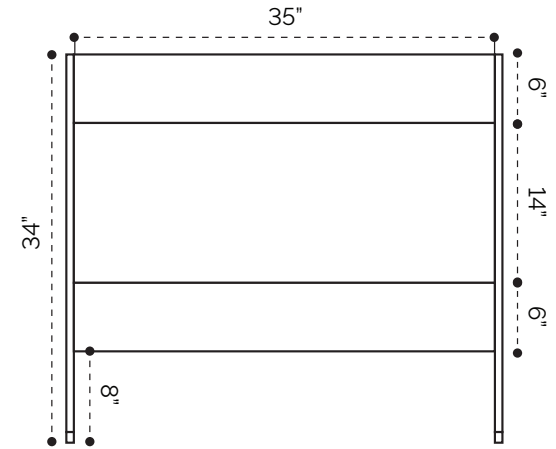

DIMENSION GUIDE

Lucite 24"

tilebar

3D VIEW

FRONT VIEW

SIDE VIEW

DIMENSION GUIDE

Lucite 30"

tilebar

3D VIEW

FRONT VIEW

SIDE VIEW

DIMENSION GUIDE

Lucite 36"

tilebar

3D VIEW

FRONT VIEW

SIDE VIEW