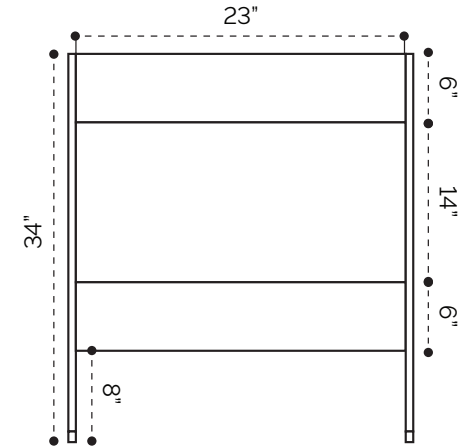

DIMENSION GUIDE

Lucite 24"

tilebar

3D VIEW

FRONT VIEW

SIDE VIEW

DIMENSION GUIDE

Lucite 30"

tilebar

3D VIEW

FRONT VIEW

SIDE VIEW

DIMENSION GUIDE

Lucite 36"

tilebar

3D VIEW

FRONT VIEW

SIDE VIEW