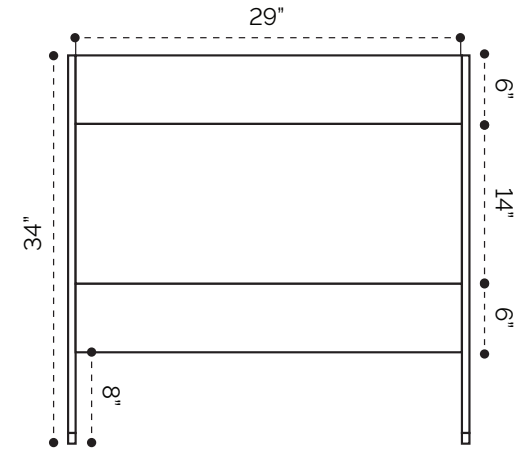

DIMENSION GUIDE

Lucite 24"

tilebar

3D VIEW

FRONT VIEW

SIDE VIEW

DIMENSION GUIDE

Lucite 30"

tilebar

3D VIEW

FRONT VIEW

SIDE VIEW

DIMENSION GUIDE

Lucite 36"

tilebar

3D VIEW

FRONT VIEW

SIDE VIEW