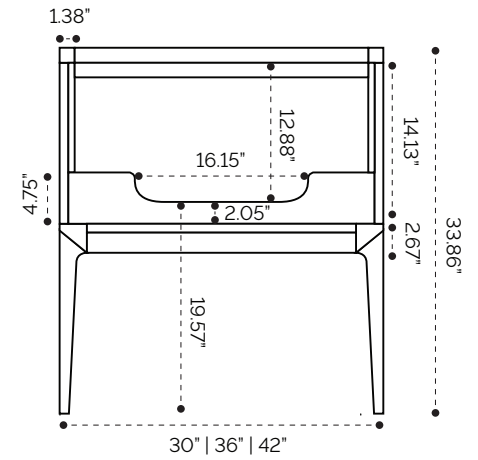

DIMENSION GUIDE

Luxe 30"

tilebar

3D VIEW

BACK VIEW

SIDE VIEW

DIMENSION GUIDE

Luxe 36"

tilebar

3D VIEW

BACK VIEW

SIDE VIEW

DIMENSION GUIDE

Luxe 42"

tilebar

3D VIEW

BACK VIEW

SIDE VIEW