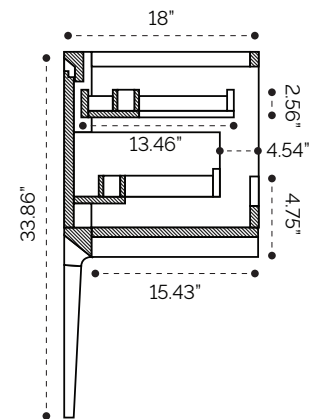

DIMENSION GUIDE

Luxe 30"

tilebar

3D VIEW

BACK VIEW

SIDE VIEW

DIMENSION GUIDE

Luxe 36"

tilebar

3D VIEW

BACK VIEW

SIDE VIEW

DIMENSION GUIDE

Luxe 42"

tilebar

3D VIEW

BACK VIEW

SIDE VIEW