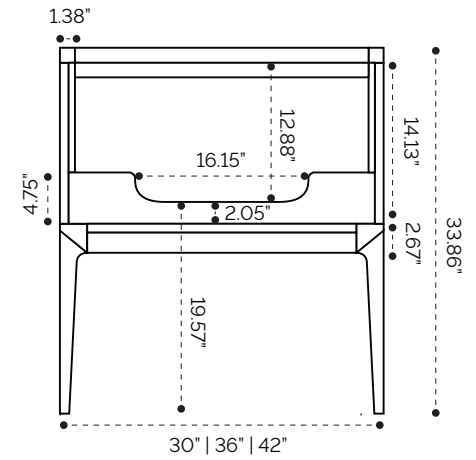

DIMENSION GUIDE

Luxe 30"

tilebar

3D VIEW

BACK VIEW

SIDE VIEW

DIMENSION GUIDE

Luxe 36"

tilebar

3D VIEW

BACK VIEW

SIDE VIEW

DIMENSION GUIDE

Luxe 42"

tilebar

3D VIEW

BACK VIEW

SIDE VIEW