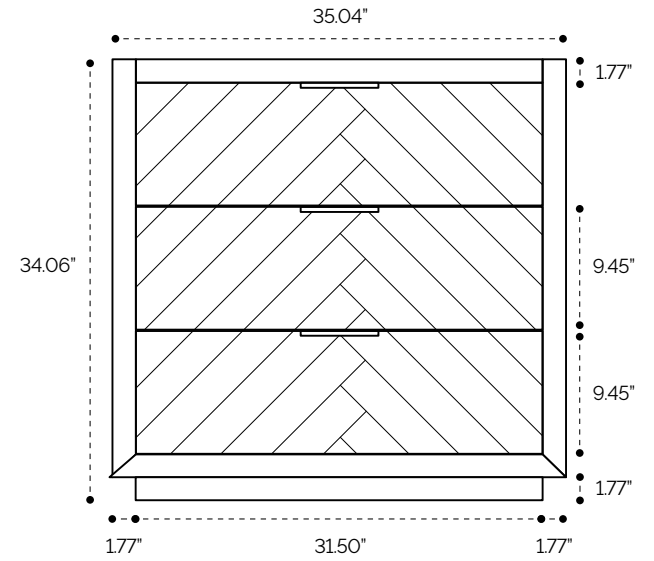

DIMENSION GUIDE

Marilyn 24"

tilebar

3D VIEW

TOP VIEW

FRONT VIEW

SIDE VIEW

DIMENSION GUIDE

Marilyn 30"

3D VIEW

FRONT VIEW

TOP VIEW

SIDE VIEW

DIMENSION GUIDE

Marilyn 36"

3D VIEW

FRONT VIEW

SIDE VIEW

TOP VIEW

DIMENSION GUIDE

Marilyn 48"

tilebar

3D VIEW

TOP VIEW

FRONT VIEW

SIDE VIEW