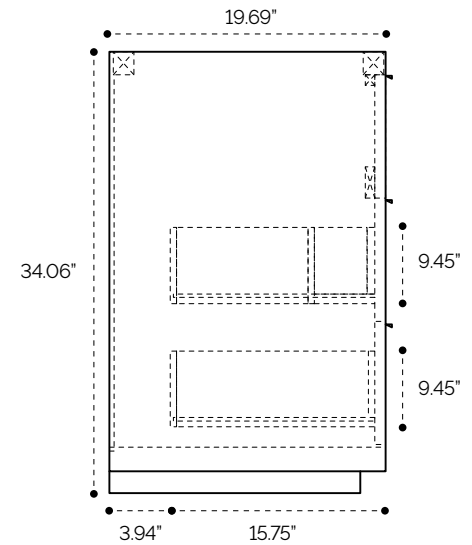

DIMENSION GUIDE

Marilyn 24"

tilebar

3D VIEW

TOP VIEW

FRONT VIEW

SIDE VIEW

DIMENSION GUIDE

Marilyn 30"

3D VIEW

FRONT VIEW

TOP VIEW

SIDE VIEW

DIMENSION GUIDE

Marilyn 36"

3D VIEW

FRONT VIEW

SIDE VIEW

TOP VIEW

DIMENSION GUIDE

Marilyn 48"

tilebar

3D VIEW

TOP VIEW

FRONT VIEW

SIDE VIEW