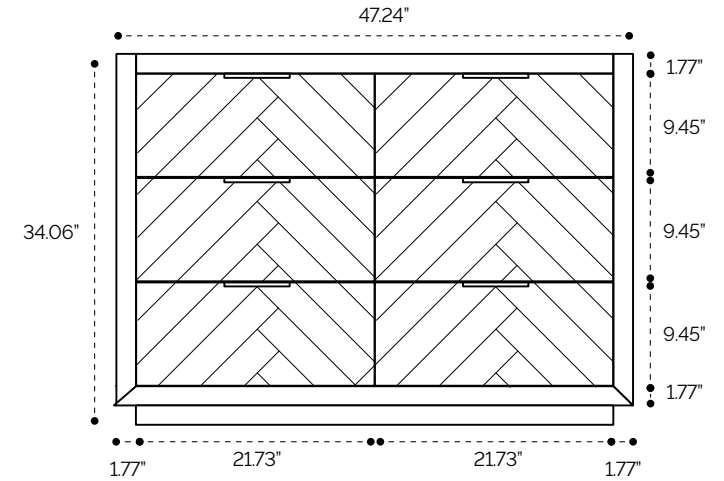

DIMENSION GUIDE

Marilyn 24"

tilebar

3D VIEW

TOP VIEW

FRONT VIEW

SIDE VIEW

DIMENSION GUIDE

Marilyn 30"

3D VIEW

FRONT VIEW

TOP VIEW

SIDE VIEW

DIMENSION GUIDE

Marilyn 36"

3D VIEW

FRONT VIEW

SIDE VIEW

TOP VIEW

DIMENSION GUIDE

Marilyn 48"

tilebar

3D VIEW

TOP VIEW

FRONT VIEW

SIDE VIEW