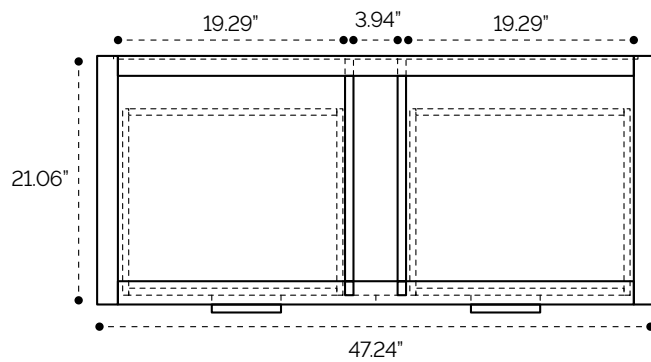

DIMENSION GUIDE

Marilyn 24"

tilebar

3D VIEW

TOP VIEW

FRONT VIEW

SIDE VIEW

DIMENSION GUIDE

Marilyn 30"

3D VIEW

FRONT VIEW

TOP VIEW

SIDE VIEW

DIMENSION GUIDE

Marilyn 36"

3D VIEW

FRONT VIEW

SIDE VIEW

TOP VIEW

DIMENSION GUIDE

Marilyn 48"

tilebar

3D VIEW

TOP VIEW

FRONT VIEW

SIDE VIEW