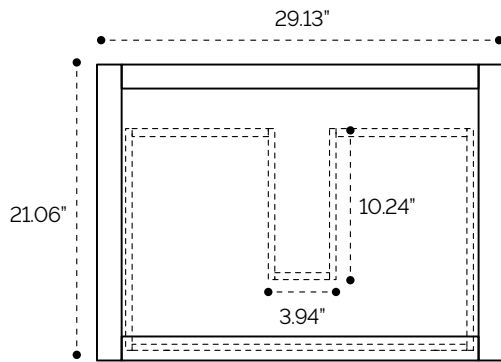

DIMENSION GUIDE

Marilyn 24"

tilebar

3D VIEW

TOP VIEW

FRONT VIEW

SIDE VIEW

DIMENSION GUIDE

Marilyn 30"

3D VIEW

FRONT VIEW

TOP VIEW

SIDE VIEW

DIMENSION GUIDE

Marilyn 36"

3D VIEW

FRONT VIEW

SIDE VIEW

TOP VIEW

DIMENSION GUIDE

Marilyn 48"

tilebar

3D VIEW

TOP VIEW

FRONT VIEW

SIDE VIEW