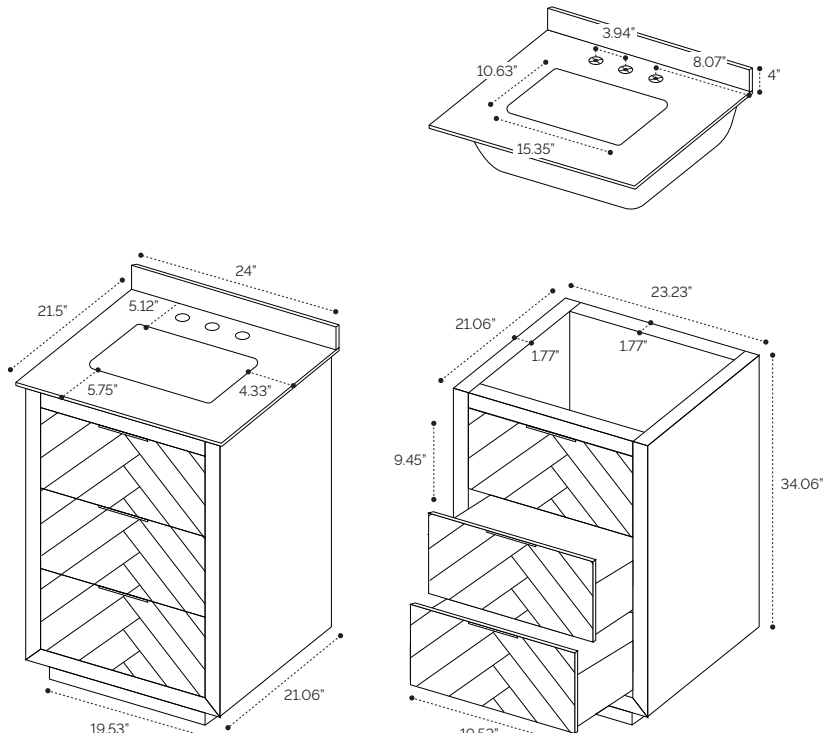

DIMENSION GUIDE

Marilyn 24"

tilebar

3D VIEW

TOP VIEW

FRONT VIEW

SIDE VIEW

DIMENSION GUIDE

Marilyn 30"

3D VIEW

FRONT VIEW

TOP VIEW

SIDE VIEW

DIMENSION GUIDE

Marilyn 36"

3D VIEW

FRONT VIEW

SIDE VIEW

TOP VIEW

DIMENSION GUIDE

Marilyn 48"

tilebar

3D VIEW

TOP VIEW