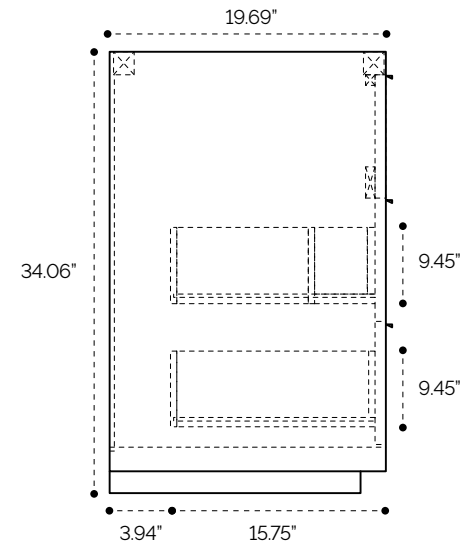

DIMENSION GUIDE

Marilyn 24"

tilebar

3D VIEW

TOP VIEW

FRONT VIEW

SIDE VIEW

DIMENSION GUIDE

Marilyn 30"

3D VIEW

FRONT VIEW

TOP VIEW

SIDE VIEW

DIMENSION GUIDE

Marilyn 36"

3D VIEW

FRONT VIEW

SIDE VIEW

TOP VIEW

DIMENSION GUIDE

Marilyn 48"

tilebar

3D VIEW

TOP VIEW

FRONT VIEW

SIDE VIEW