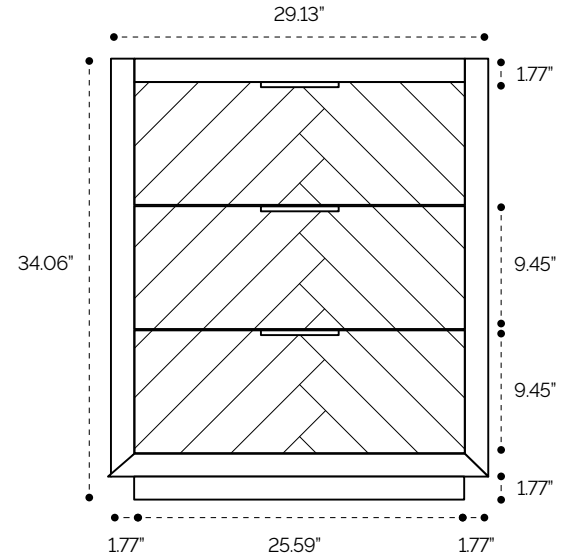

DIMENSION GUIDE

Marilyn 24"

tilebar

3D VIEW

TOP VIEW

FRONT VIEW

SIDE VIEW

DIMENSION GUIDE

Marilyn 30"

3D VIEW

FRONT VIEW

TOP VIEW

SIDE VIEW

DIMENSION GUIDE

Marilyn 36"

3D VIEW

FRONT VIEW

SIDE VIEW

TOP VIEW

DIMENSION GUIDE

Marilyn 48"

tilebar

3D VIEW

TOP VIEW

FRONT VIEW

SIDE VIEW