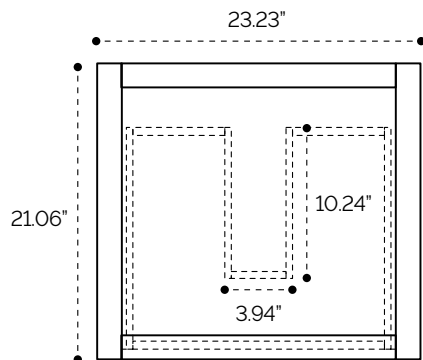

DIMENSION GUIDE

Marilyn 24"

tilebar

3D VIEW

TOP VIEW

FRONT VIEW

SIDE VIEW

DIMENSION GUIDE

Marilyn 30"

3D VIEW

FRONT VIEW

TOP VIEW

SIDE VIEW

DIMENSION GUIDE

Marilyn 36"

3D VIEW

FRONT VIEW

SIDE VIEW

TOP VIEW

DIMENSION GUIDE

Marilyn 48"

tilebar

3D VIEW

TOP VIEW

FRONT VIEW

SIDE VIEW