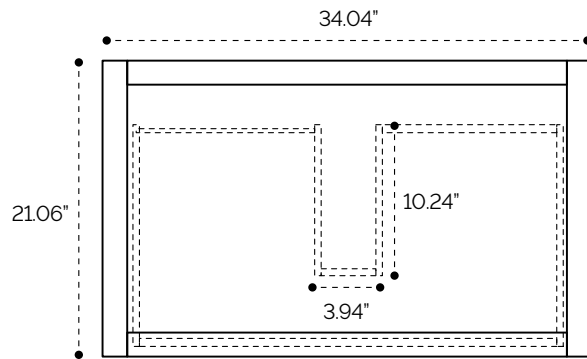

DIMENSION GUIDE

Marilyn 24"

tilebar

3D VIEW

TOP VIEW

FRONT VIEW

SIDE VIEW

DIMENSION GUIDE

Marilyn 30"

3D VIEW

FRONT VIEW

TOP VIEW

SIDE VIEW

DIMENSION GUIDE

Marilyn 36"

3D VIEW

FRONT VIEW

SIDE VIEW

TOP VIEW

DIMENSION GUIDE

Marilyn 48"

tilebar

3D VIEW

TOP VIEW

FRONT VIEW

SIDE VIEW