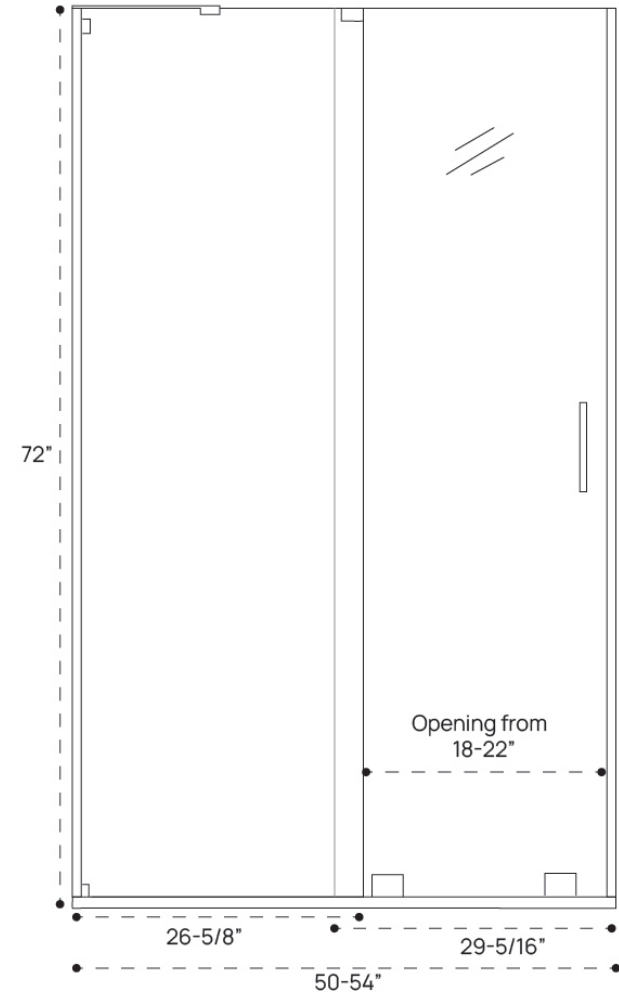

# DIMENSION GUIDE

Dreamline Mirage Z 60x60 Tub Door

3D VIEW

FRONT VIEW

# DIMENSION GUIDE

Dreamline Mirage Z 48x72 Shower Door

tilebar

3D VIEW

FRONT VIEW

# DIMENSION GUIDE

Dreamline Mirage Z 54x72 Shower Door

3D VIEW

FRONT VIEW

# DIMENSION GUIDE

Dreamline Mirage Z 60x72 Shower Door

3D VIEW

FRONT VIEW