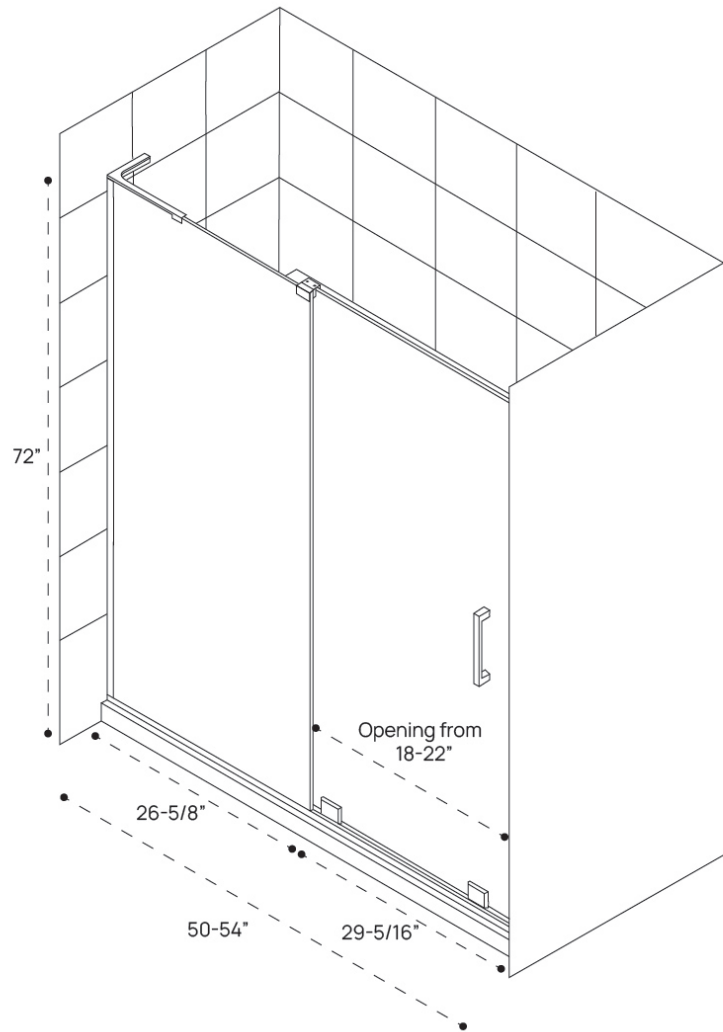

# DIMENSION GUIDE

Dreamline Mirage Z 60x60 Tub Door

3D VIEW

FRONT VIEW

# DIMENSION GUIDE

Dreamline Mirage Z 48x72 Shower Door

tilebar

3D VIEW

FRONT VIEW

# DIMENSION GUIDE

Dreamline Mirage Z 54x72 Shower Door

3D VIEW

FRONT VIEW

# DIMENSION GUIDE

Dreamline Mirage Z 60x72 Shower Door

3D VIEW

FRONT VIEW