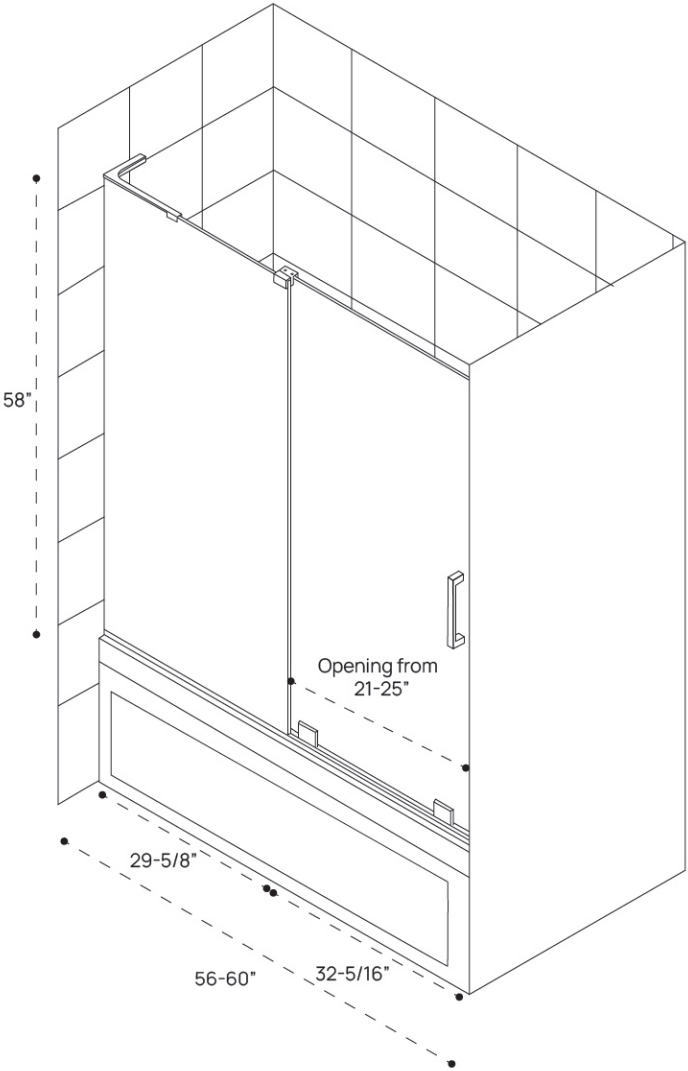

# DIMENSION GUIDE

Dreamline Mirage Z 60x60 Tub Door

3D VIEW

FRONT VIEW

# DIMENSION GUIDE

Dreamline Mirage Z 48x72 Shower Door

tilebar

3D VIEW

FRONT VIEW

# DIMENSION GUIDE

Dreamline Mirage Z 54x72 Shower Door

3D VIEW

FRONT VIEW

# DIMENSION GUIDE

Dreamline Mirage Z 60x72 Shower Door

3D VIEW

FRONT VIEW