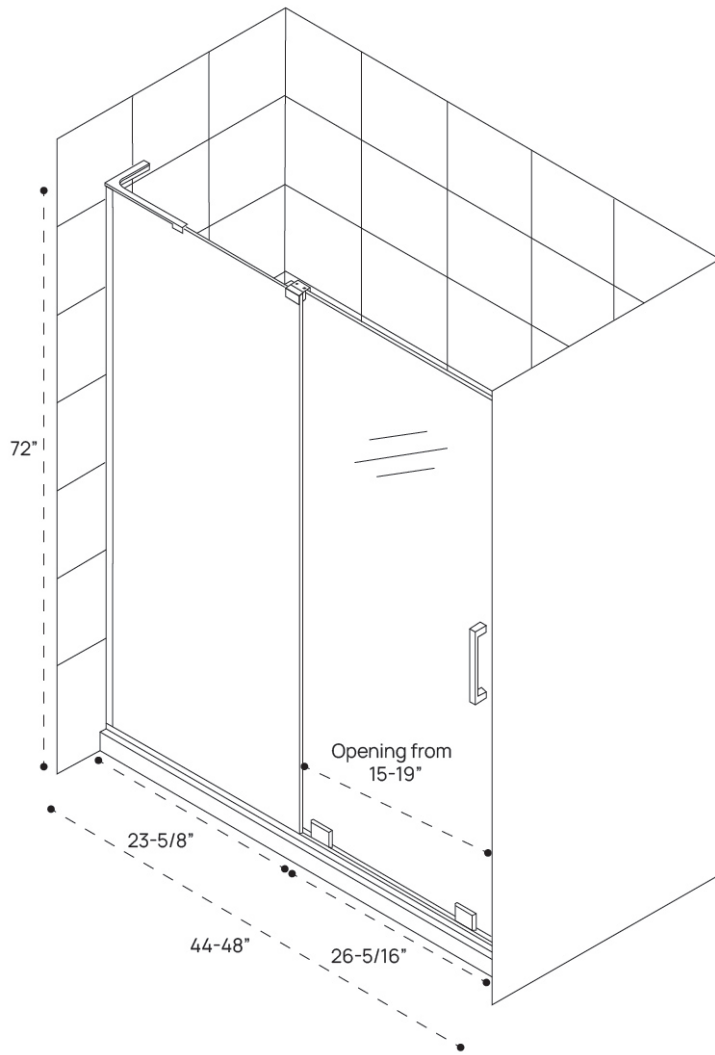

# DIMENSION GUIDE

Dreamline Mirage Z 60x60 Tub Door

3D VIEW

FRONT VIEW

# DIMENSION GUIDE

Dreamline Mirage Z 48x72 Shower Door

tilebar

3D VIEW

FRONT VIEW

# DIMENSION GUIDE

Dreamline Mirage Z 54x72 Shower Door

3D VIEW

FRONT VIEW

# DIMENSION GUIDE

Dreamline Mirage Z 60x72 Shower Door

3D VIEW

FRONT VIEW