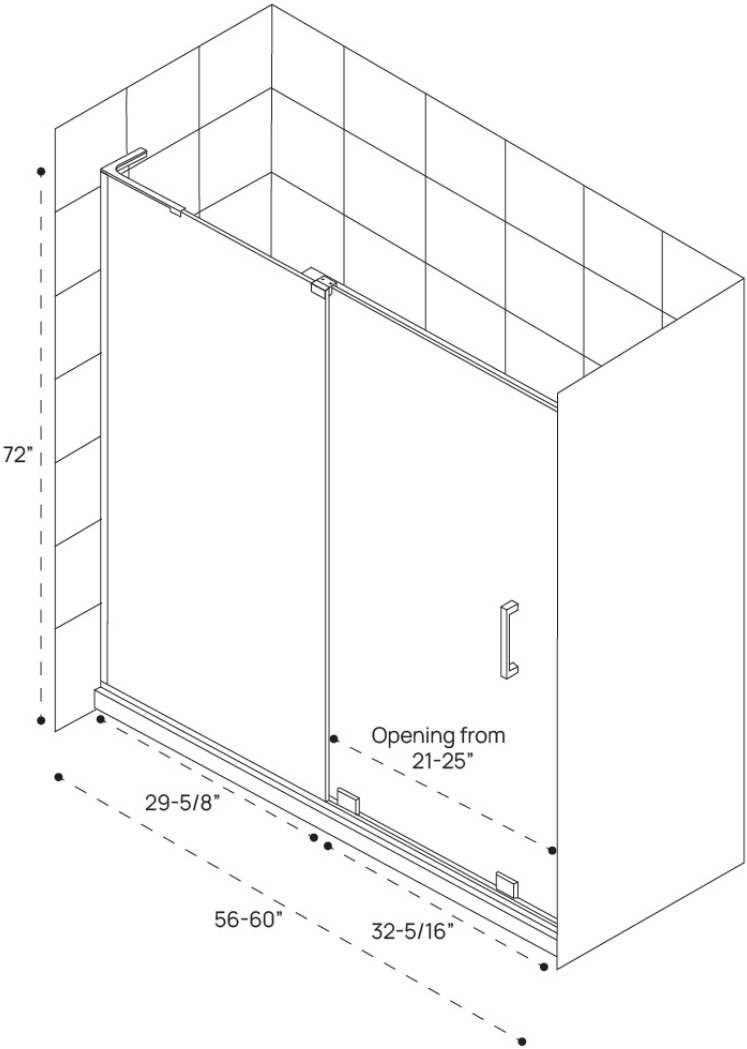

# DIMENSION GUIDE

Dreamline Mirage Z 60x60 Tub Door

3D VIEW

FRONT VIEW

# DIMENSION GUIDE

Dreamline Mirage Z 48x72 Shower Door

tilebar

3D VIEW

FRONT VIEW

# DIMENSION GUIDE

Dreamline Mirage Z 54x72 Shower Door

3D VIEW

FRONT VIEW

# DIMENSION GUIDE

Dreamline Mirage Z 60x72 Shower Door

3D VIEW

FRONT VIEW