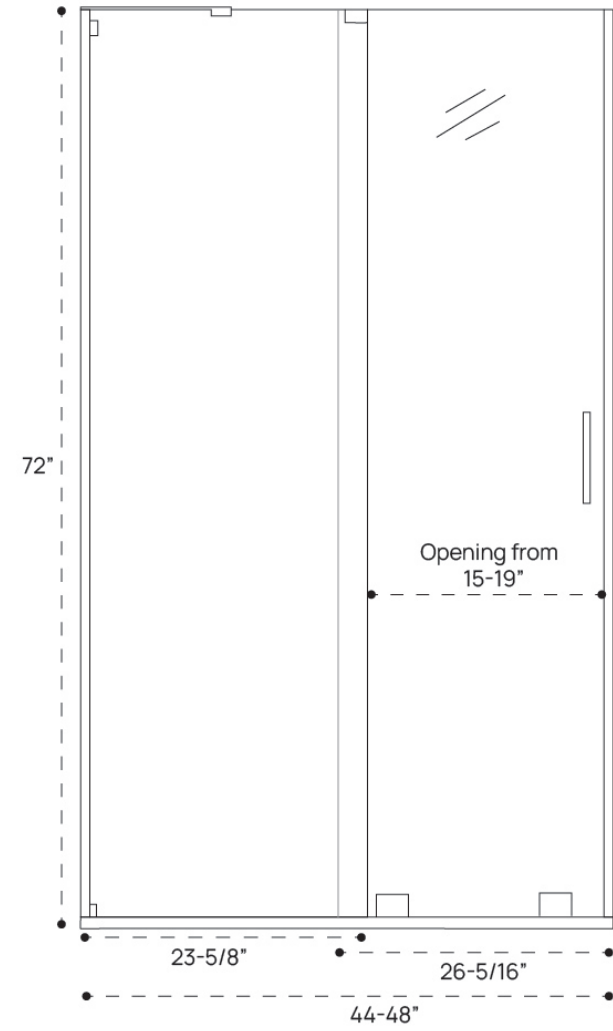

# DIMENSION GUIDE

Dreamline Mirage Z 60x60 Tub Door

3D VIEW

FRONT VIEW

# DIMENSION GUIDE

Dreamline Mirage Z 48x72 Shower Door

tilebar

3D VIEW

FRONT VIEW

# DIMENSION GUIDE

Dreamline Mirage Z 54x72 Shower Door

3D VIEW

FRONT VIEW

# DIMENSION GUIDE

Dreamline Mirage Z 60x72 Shower Door

3D VIEW

FRONT VIEW