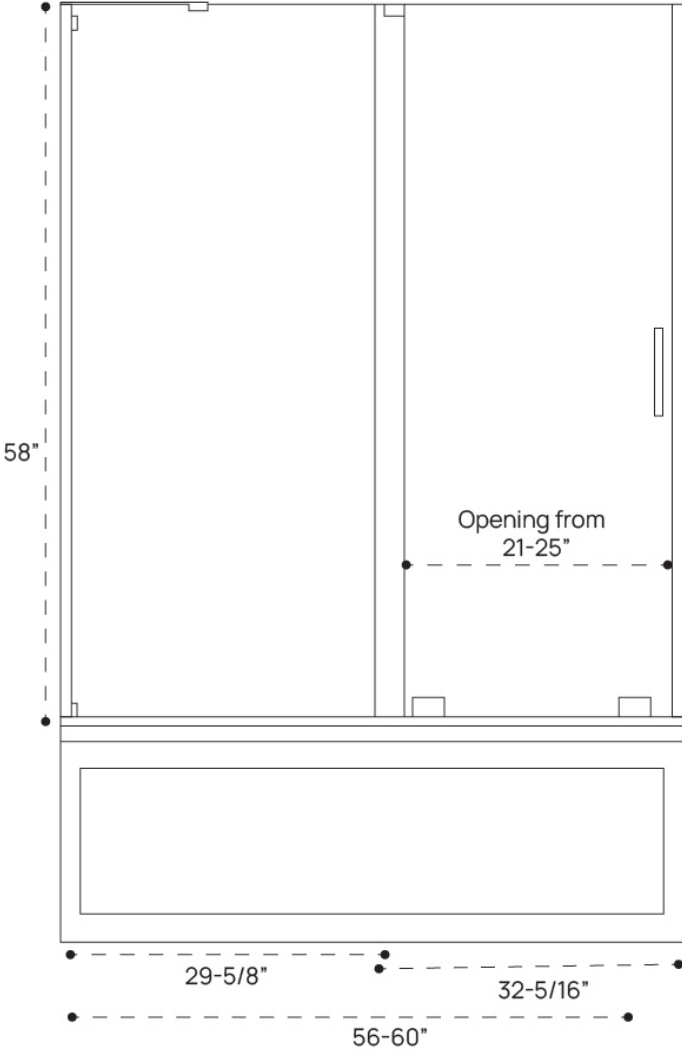

# DIMENSION GUIDE

Dreamline Mirage Z 60x60 Tub Door

3D VIEW

FRONT VIEW

# DIMENSION GUIDE

Dreamline Mirage Z 48x72 Shower Door

tilebar

3D VIEW

FRONT VIEW

# DIMENSION GUIDE

Dreamline Mirage Z 54x72 Shower Door

3D VIEW

FRONT VIEW

# DIMENSION GUIDE

Dreamline Mirage Z 60x72 Shower Door

3D VIEW

FRONT VIEW