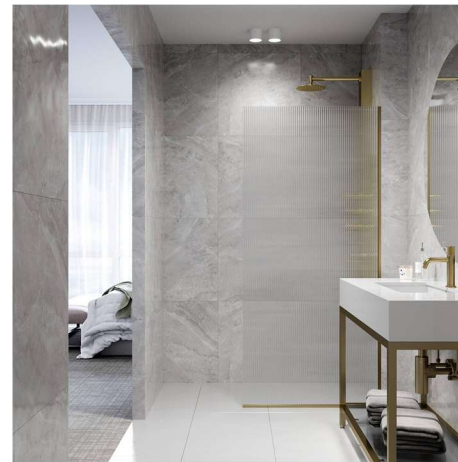

SPECIFICATIONS	
Available Sizes	34"
Finish	Chrome, Matte Black, Brushed Gold, Stainless Steel
Glass Finish	Clear, Fluted, Black
Door Opening Type	Fixed
Door Installation	Reversible
Installation Space	Shower and Bathtub

WHY TILEBAR?

Complete your bathroom with TileBar's unique line of shower doors, offering high-end style at an affordable price. TileBar shower doors are manufactured using the highest quality materials. Our growing selection of trending looks, from sleek and contemporary to classic and timeless, come in your choice of available finishes and sizes, all ready to ship directly to your door.

WHAT WE LOVE ABOUT NUVO

Experience the pinnacle of simplicity with the Nuvo Fixed Shower Door Collection. This stunning collection showcases the deceptive brilliance of its construction, utilizing robust 3/8 in. ANSI Z97.1 and 16 CFR 1201-certified tempered glass. Rest assured with its safe design, as the fixed screen effectively resists hazardous breakage and shards. Combining functionality and beauty, the Nuvo features a premium 7-layer plated finish and full-length clear seal strips to ensure a water-tight seal, preventing any unwanted leakage into your bathroom.

- Premier design makes installation fast and easy
- Packaging engineered for secure delivery
- Supports reversible installation
- Exceptional quality makes this the perfect fit for any project

Chrome

Matte Black