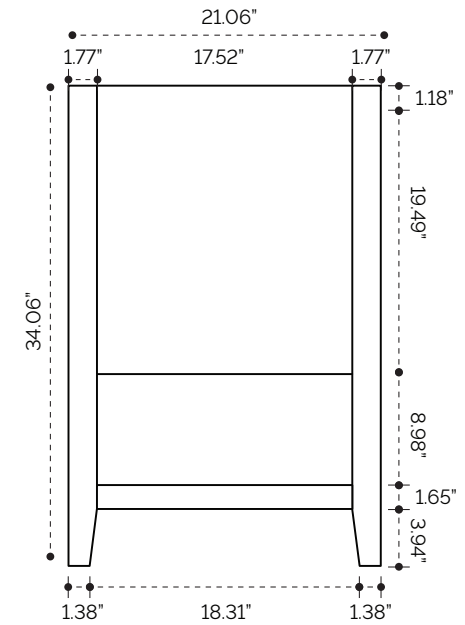

DIMENSION GUIDE

Sheraton 24"

tilebar

3D VIEW

BACK VIEW

SIDE VIEW

DIMENSION GUIDE

Sheraton 30"

3D VIEW

BACK VIEW

SIDE VIEW

DIMENSION GUIDE

Sheraton 36"

tilebar

3D VIEW

BACK VIEW

SIDE VIEW