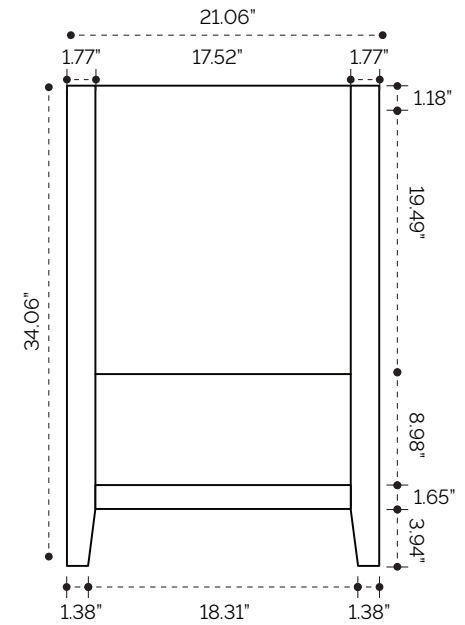

DIMENSION GUIDE

Sheraton 24"

tilebar

3D VIEW

BACK VIEW

SIDE VIEW

DIMENSION GUIDE

Sheraton 30"

3D VIEW

BACK VIEW

SIDE VIEW

DIMENSION GUIDE

Sheraton 36"

tilebar

3D VIEW

BACK VIEW

SIDE VIEW