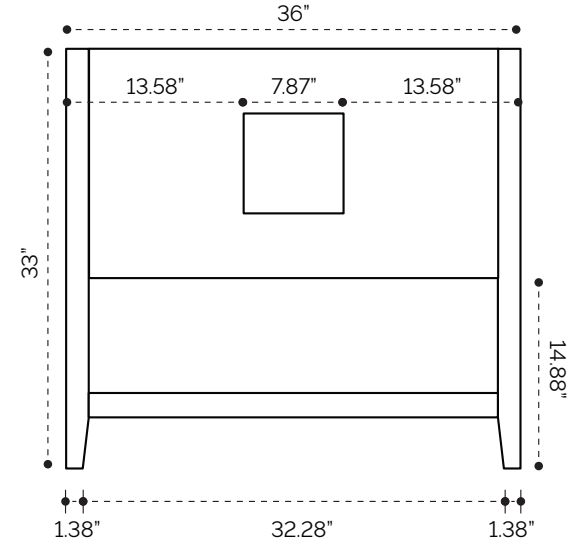

DIMENSION GUIDE

Sheraton 24"

tilebar

3D VIEW

BACK VIEW

SIDE VIEW

DIMENSION GUIDE

Sheraton 30"

3D VIEW

BACK VIEW

SIDE VIEW

DIMENSION GUIDE

Sheraton 36"

tilebar

3D VIEW

BACK VIEW

SIDE VIEW