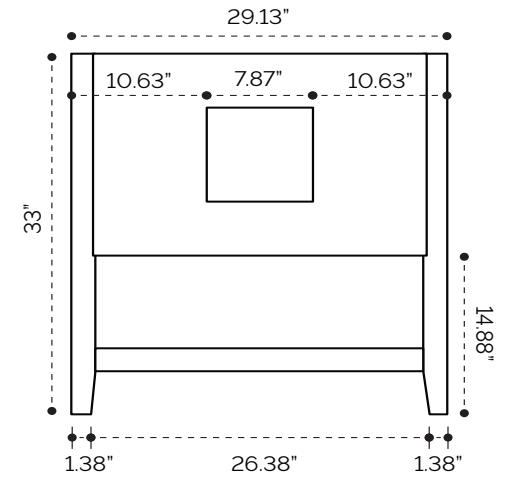

DIMENSION GUIDE

Sheraton 24"

tilebar

3D VIEW

BACK VIEW

SIDE VIEW

DIMENSION GUIDE

Sheraton 30"

3D VIEW

BACK VIEW

SIDE VIEW

DIMENSION GUIDE

Sheraton 36"

tilebar

3D VIEW

BACK VIEW

SIDE VIEW