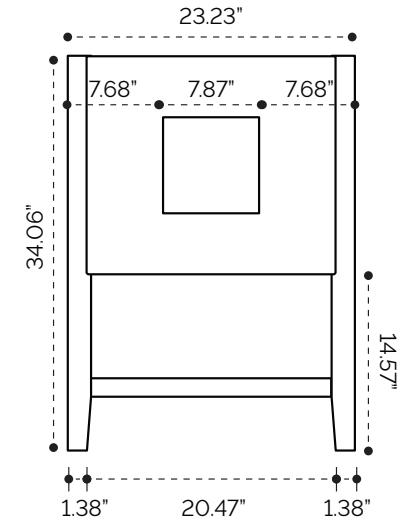

DIMENSION GUIDE

Sheraton 24"

tilebar

3D VIEW

BACK VIEW

SIDE VIEW

DIMENSION GUIDE

Sheraton 30"

3D VIEW

BACK VIEW

SIDE VIEW

DIMENSION GUIDE

Sheraton 36"

tilebar

3D VIEW

BACK VIEW

SIDE VIEW