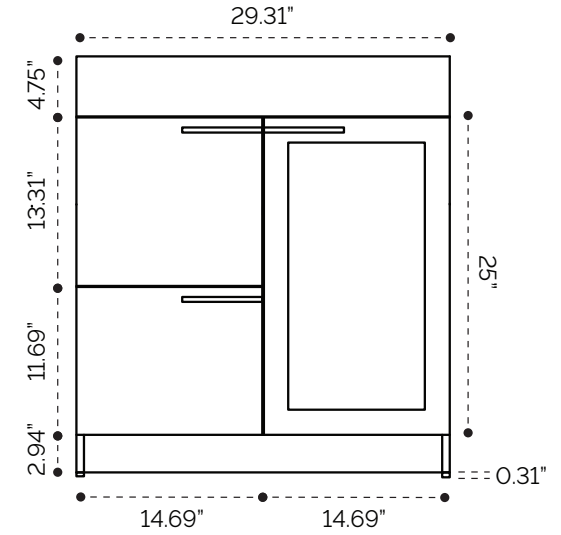

DIMENSION GUIDE

Mona 24"

tilebar

3D VIEW

FRONT VIEW

SIDE VIEW

DIMENSION GUIDE

Mona 30"

tilebar

3D VIEW

FRONT VIEW

SIDE VIEW

DIMENSION GUIDE

Mona 36"

3D VIEW

FRONT VIEW

SIDE VIEW