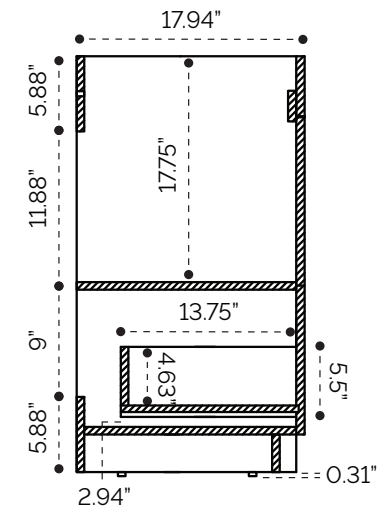

DIMENSION GUIDE

Mona 24"

tilebar

3D VIEW

FRONT VIEW

SIDE VIEW

DIMENSION GUIDE

Mona 30"

tilebar

3D VIEW

FRONT VIEW

SIDE VIEW

DIMENSION GUIDE

Mona 36"

3D VIEW

FRONT VIEW

SIDE VIEW