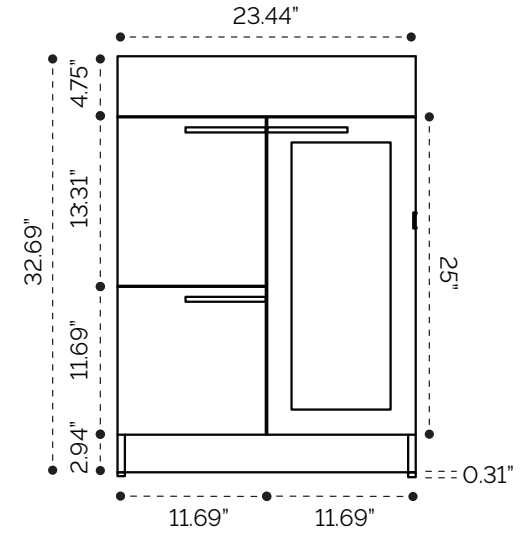

DIMENSION GUIDE

Mona 24"

tilebar

3D VIEW

FRONT VIEW

SIDE VIEW

DIMENSION GUIDE

Mona 30"

tilebar

3D VIEW

FRONT VIEW

SIDE VIEW

DIMENSION GUIDE

Mona 36"

3D VIEW

FRONT VIEW

SIDE VIEW