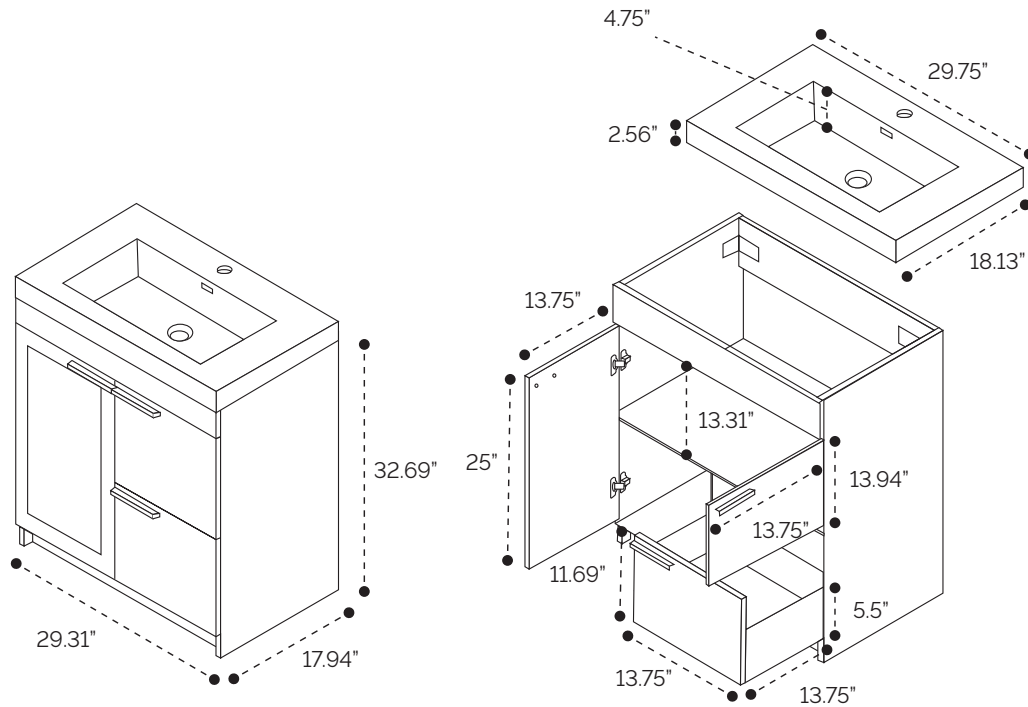

DIMENSION GUIDE

Mona 24"

tilebar

3D VIEW

FRONT VIEW

SIDE VIEW

DIMENSION GUIDE

Mona 30"

tilebar

3D VIEW

FRONT VIEW

SIDE VIEW

DIMENSION GUIDE

Mona 36"

3D VIEW

FRONT VIEW

SIDE VIEW