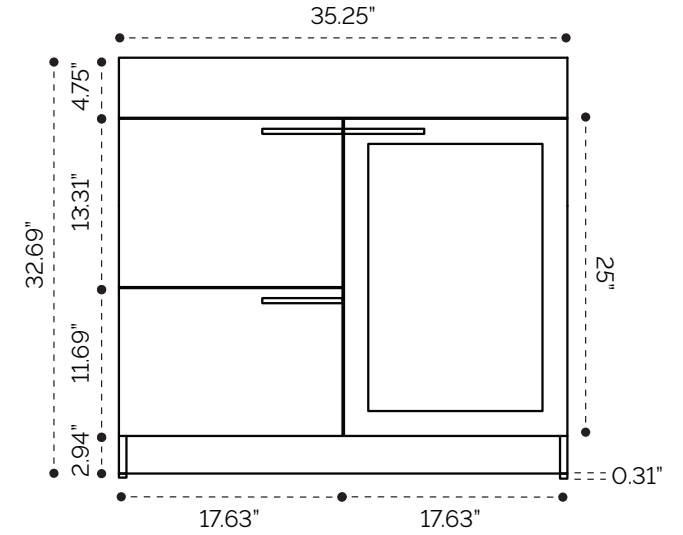

DIMENSION GUIDE

Mona 24"

tilebar

3D VIEW

FRONT VIEW

SIDE VIEW

DIMENSION GUIDE

Mona 30"

tilebar

3D VIEW

FRONT VIEW

SIDE VIEW

DIMENSION GUIDE

Mona 36"

3D VIEW

FRONT VIEW

SIDE VIEW