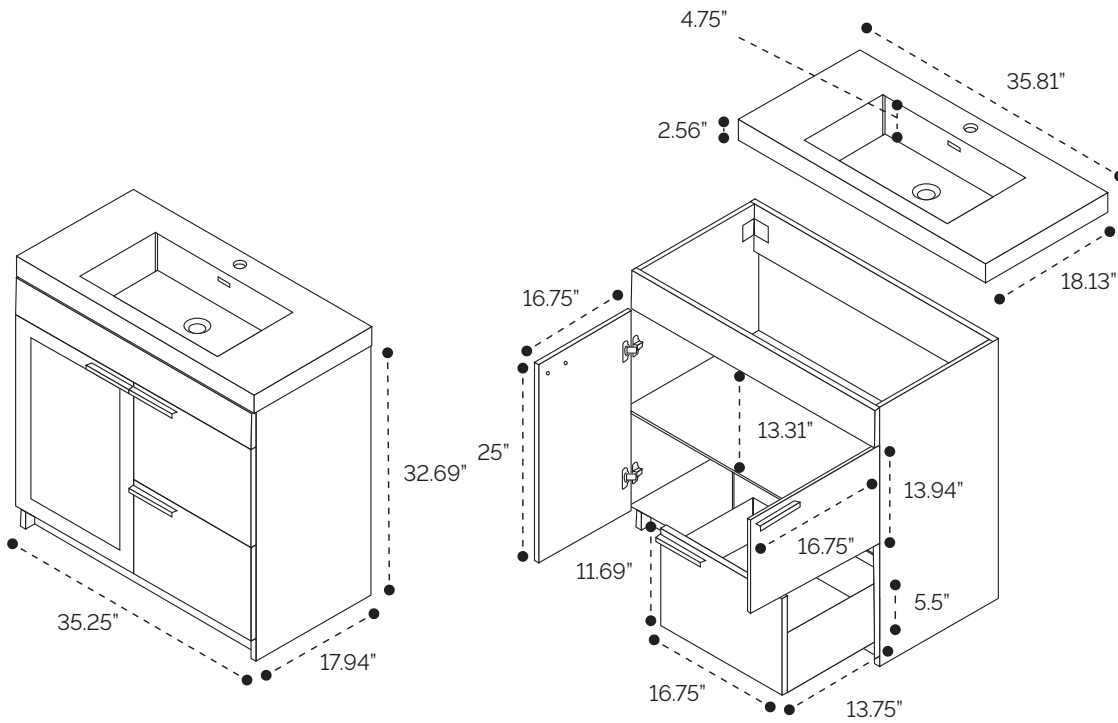

DIMENSION GUIDE

Mona 24"

tilebar

3D VIEW

FRONT VIEW

SIDE VIEW

DIMENSION GUIDE

Mona 30"

tilebar

3D VIEW

FRONT VIEW

SIDE VIEW

DIMENSION GUIDE

Mona 36"

3D VIEW

FRONT VIEW

SIDE VIEW