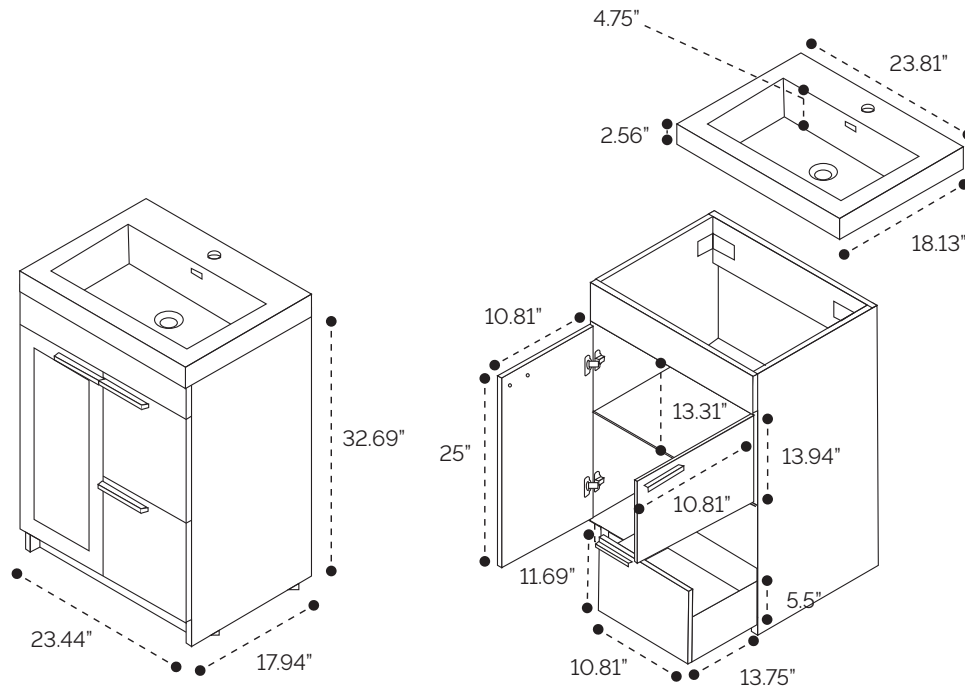

DIMENSION GUIDE

Mona 24"

tilebar

3D VIEW

FRONT VIEW

SIDE VIEW

DIMENSION GUIDE

Mona 30"

tilebar

3D VIEW

FRONT VIEW

SIDE VIEW

DIMENSION GUIDE

Mona 36"

3D VIEW

FRONT VIEW

SIDE VIEW