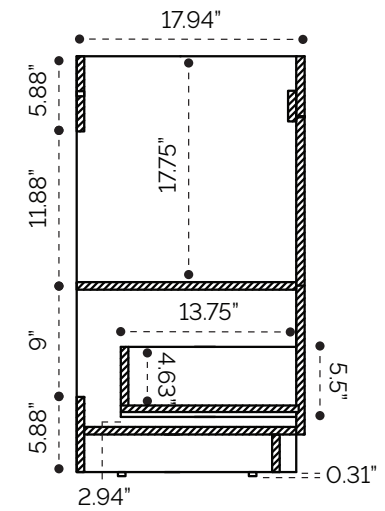

DIMENSION GUIDE

Mona 24"

tilebar

3D VIEW

FRONT VIEW

SIDE VIEW

DIMENSION GUIDE

Mona 30"

tilebar

3D VIEW

FRONT VIEW

SIDE VIEW

DIMENSION GUIDE

Mona 36"

3D VIEW

FRONT VIEW

SIDE VIEW